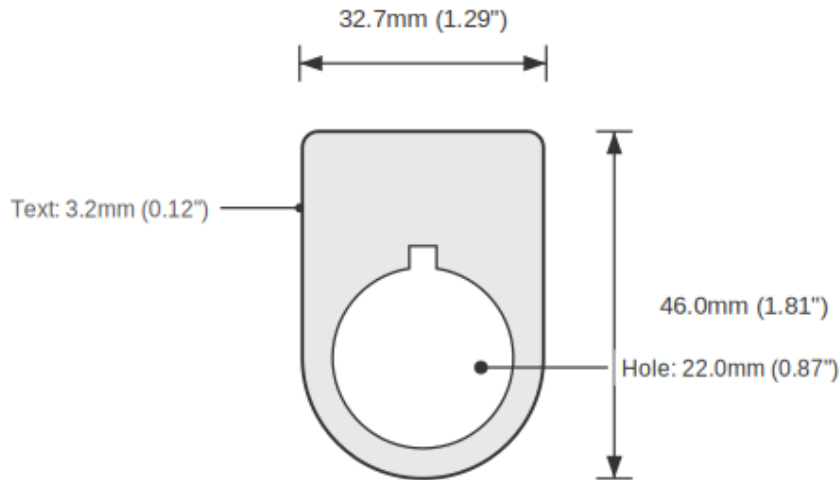

**SPECIFICATIONS**

Device Size	22mm
Tag Dimensions	32.7 x 46.0 mm
Hole Diameter	22mm
Material	2-Ply Engraved Modified Acrylic
Engraving Depth	0.003" (0.076mm) - Depth may vary
Surface Finish	Matte
Thickness	0.0625" (1.6mm)
Cutting Method	Precision Cut

**TOLERANCES**

Length: +/-0.12" | Width: +/-0.12" | Thickness: +/-5%

**DURABILITY & ENVIRONMENT**

- UV Tested: 3+ years without significant color change (ISO 4892-3)
- Suitable for outdoor use
- Temperature Range: -40F to 200F

**Product: OPEN / CLOSE Push Button Legend Plate - 22mm Black on White (Allen-Bradley)**

SKU: TB-R2

**DIMENSIONS**

Overall Width	32.7mm (1.29")
Overall Height	46.0mm (1.81")
Hole Diameter	22.0mm (0.87")
Text Size	3.2mm (0.12")

**NOTES**

1. All dimensions in millimeters unless otherwise noted
2. Drawing not to scale
3. See page 1 for manufacturing tolerances
4. Custom sizes available upon request