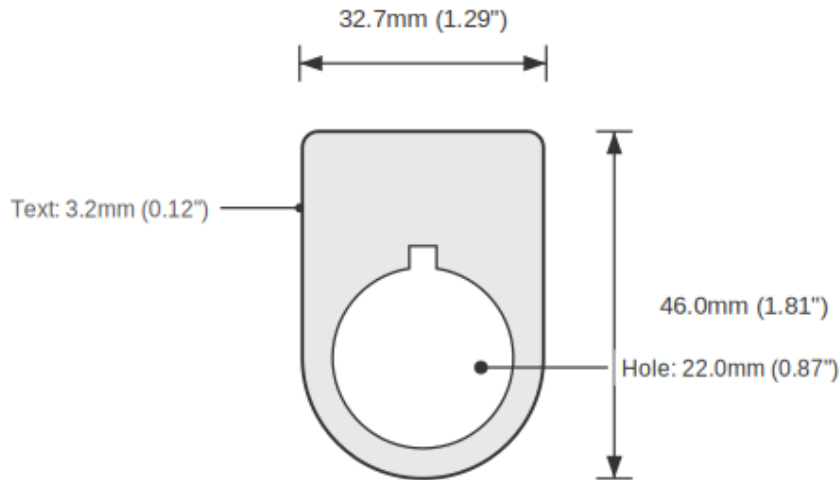

OPEN / CLOSE Push Button Legend Plate - 22mm White on Green (Allen-Bradley)

SKU: TB-R22-OPENCLOSE-SLM2-RW-WHI

Category: Ring Tags

Color: White On Green

Device Size: 22mm

ENGRAVED TEXT

Line 1: "OPEN"
Line 2: "CLOSE"

SPECIFICATIONS

Device Size	22mm
Tag Dimensions	32.7 x 46.0 mm
Hole Diameter	22mm
Material	2-Ply Engraved Modified Acrylic
Engraving Depth	0.003" (0.076mm) - Depth may vary
Surface Finish	Matte
Thickness	0.0625" (1.6mm)
Cutting Method	Precision Cut

TOLERANCES

Length: +/-0.12" | Width: +/-0.12" | Thickness: +/-5%

DURABILITY & ENVIRONMENT

- UV Tested: 3+ years without significant color change (ISO 4892-3)
- Suitable for outdoor use
- Temperature Range: -40F to 200F

Product: OPEN / CLOSE Push Button Legend Plate - 22mm White on Green (Allen-Bradley)

SKU: TB-R2

DIMENSIONS

Overall Width	32.7mm (1.29")
Overall Height	46.0mm (1.81")
Hole Diameter	22.0mm (0.87")
Text Size	3.2mm (0.12")