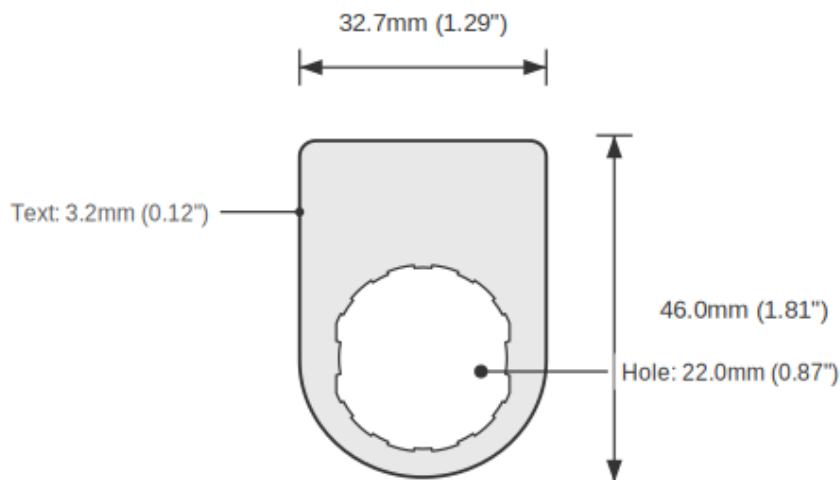

SPECIFICATIONS

Device Size	22mm
Tag Dimensions	32.7 x 46.0 mm
Hole Diameter	22mm
Material	2-Ply Laser Engraved Modified Acrylic
Engraving Depth	0.003" (0.076mm) - Depth may vary
Surface Finish	Matte
Thickness	0.0625" (1.6mm)
Cutting Method	Laser

TOLERANCES

Length: +/-0.12" | Width: +/-0.12" | Thickness: +/-5%

DURABILITY & ENVIRONMENT

- UV Tested: 3+ years without significant color change (ISO 4892-3)
- Suitable for outdoor use
- Temperature Range: -40F to 200F

Product: OPEN / CLOSE Push Button Legend Plate - 22mm White on Green (Schneider Electric)

SKU: TB-R2

DIMENSIONS

Overall Width	32.7mm (1.29")
Overall Height	46.0mm (1.81")
Hole Diameter	22.0mm (0.87")
Text Size	3.2mm (0.12")

NOTES

1. All dimensions in millimeters unless otherwise noted
2. Drawing not to scale
3. See page 1 for manufacturing tolerances
4. Custom sizes available upon request