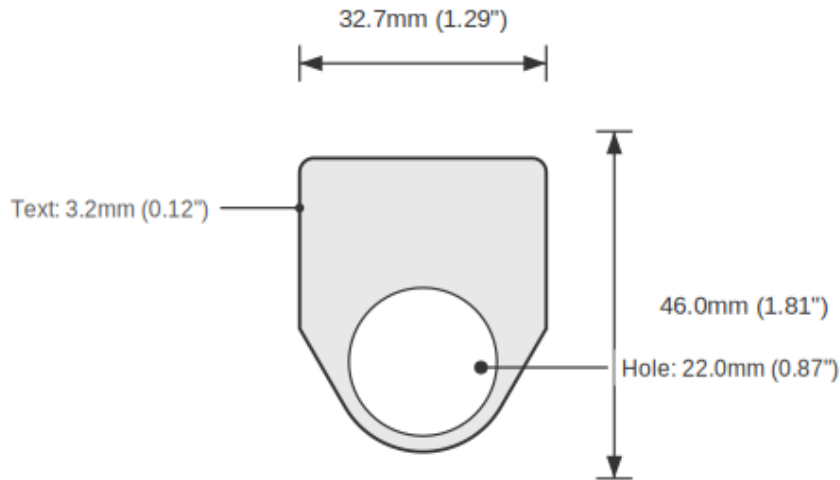

**OPEN / CLOSE Push Button Legend Plate - 22mm White on Green**

SKU: TB-R22-OPENCLOSE-TRAD2-STD-WHI

Category: Ring Tags

Color: White On Green

Device Size: 22mm

**ENGRAVED TEXT**

Line 1: "OPEN"  
Line 2: "CLOSE"

**SPECIFICATIONS**

Device Size	22mm
Tag Dimensions	32.7 x 46.0 mm
Hole Diameter	22mm
Material	2-Ply Laser Engraved Modified Acrylic
Engraving Depth	0.003" (0.076mm) - Depth may vary
Surface Finish	Matte
Thickness	0.0625" (1.6mm)
Cutting Method	Laser

**TOLERANCES**

Length: +/-0.12" | Width: +/-0.12" | Thickness: +/-5%

**DURABILITY & ENVIRONMENT**

- UV Tested: 3+ years without significant color change (ISO 4892-3)
- Suitable for outdoor use
- Temperature Range: -40F to 200F

**Product: OPEN / CLOSE Push Button Legend Plate - 22mm White on Green**

SKU: TB-R2

**DIMENSIONS**

Overall Width	32.7mm (1.29")
Overall Height	46.0mm (1.81")
Hole Diameter	22.0mm (0.87")
Text Size	3.2mm (0.12")