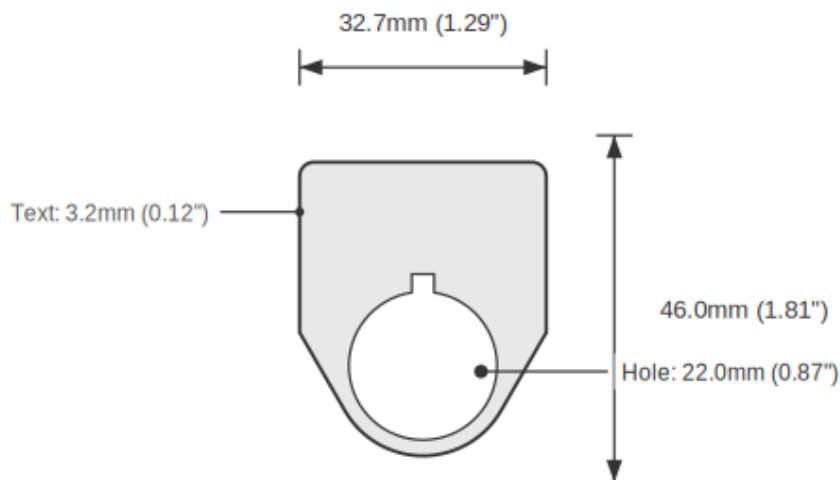

### SPECIFICATIONS

Device Size	22mm
Tag Dimensions	32.7 x 46.0 mm
Hole Diameter	22mm
Material	2-Ply Laser Engraved Modified Acrylic
Engraving Depth	0.003" (0.076mm) - Depth may vary
Surface Finish	Matte
Thickness	0.0625" (1.6mm)
Cutting Method	Laser

### TOLERANCES

Length: +/-0.12" | Width: +/-0.12" | Thickness: +/-5%

## DIMENSIONS

Overall Width	32.7mm (1.29")
Overall Height	46.0mm (1.81")
Hole Diameter	22.0mm (0.87")
Text Size	3.2mm (0.12")

## NOTES

1. All dimensions in millimeters unless otherwise noted
2. Drawing not to scale
3. See page 1 for manufacturing tolerances
4. Custom sizes available upon request