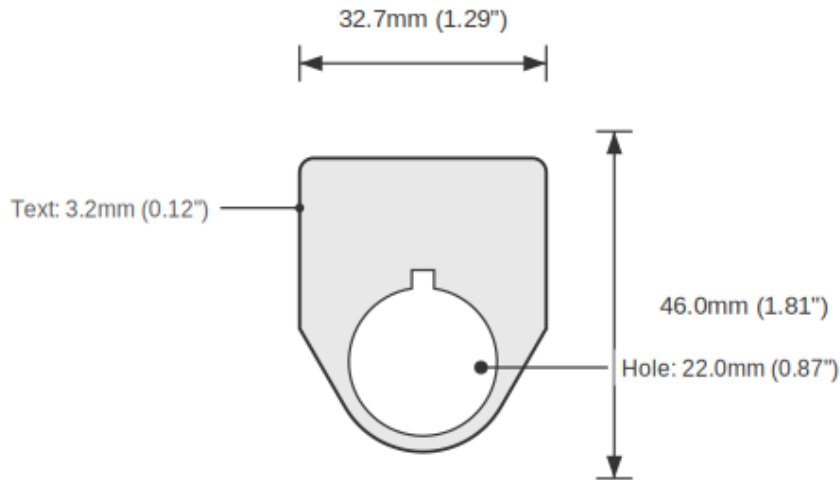

OPEN / CLOSE Push Button Legend Plate - 22mm White on Green (Allen-Bradley)

SKU: TB-R22-OPENCLOSE-TRAD2-RW-WHI

Category: Ring Tags

Color: White On Green

Device Size: 22mm

ENGRAVED TEXT

Line 1: "OPEN"
Line 2: "CLOSE"

SPECIFICATIONS	
Device Size	22mm
Tag Dimensions	32.7 x 46.0 mm
Hole Diameter	22mm
Material	2-Ply Laser Engraved Modified Acrylic
Engraving Depth	0.003" (0.076mm) - Depth may vary
Surface Finish	Matte
Thickness	0.0625" (1.6mm)
Cutting Method	Laser

TOLERANCES

Length: +/-0.12" | Width: +/-0.12" | Thickness: +/-5%

DURABILITY & ENVIRONMENT

- UV Tested: 3+ years without significant color change (ISO 4892-3)
- Suitable for outdoor use
- Temperature Range: -40F to 200F

Product: OPEN / CLOSE Push Button Legend Plate - 22mm White on Green (Allen-Bradley)

SKU: TB-R2

DIMENSIONS

Overall Width	32.7mm (1.29")
Overall Height	46.0mm (1.81")
Hole Diameter	22.0mm (0.87")
Text Size	3.2mm (0.12")