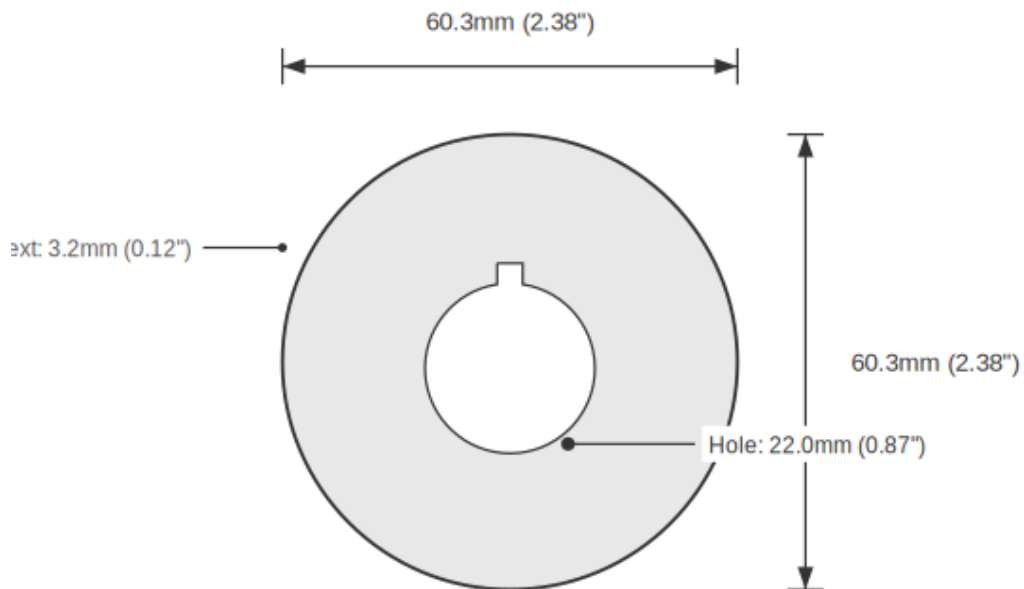

SPECIFICATIONS	
Device Size	22mm
Tag Dimensions	32.7 x 46.0 mm
Hole Diameter	22mm
Material	2-Ply Laser Engraved Modified Acrylic
Engraving Depth	0.003" (0.076mm) - Depth may vary
Surface Finish	Matte
Thickness	0.0625" (1.6mm)
Cutting Method	Laser

TOLERANCES

Length: +/-0.12" | Width: +/-0.12" | Thickness: +/-5%

DURABILITY & ENVIRONMENT

- UV Tested: 3+ years without significant color change (ISO 4892-3)
- Suitable for outdoor use
- Temperature Range: -40F to 200F

Product: OPEN / CLOSE Push Button Legend Plate - 22mm Black on White (Allen-Bradley)

SKU: TB-R2

DIMENSIONS

Overall Width	32.7mm (1.29")
Overall Height	46.0mm (1.81")
Hole Diameter	22.0mm (0.87")
Text Size	3.2mm (0.12")

NOTES

1. All dimensions in millimeters unless otherwise noted
2. Drawing not to scale
3. See page 1 for manufacturing tolerances
4. Custom sizes available upon request