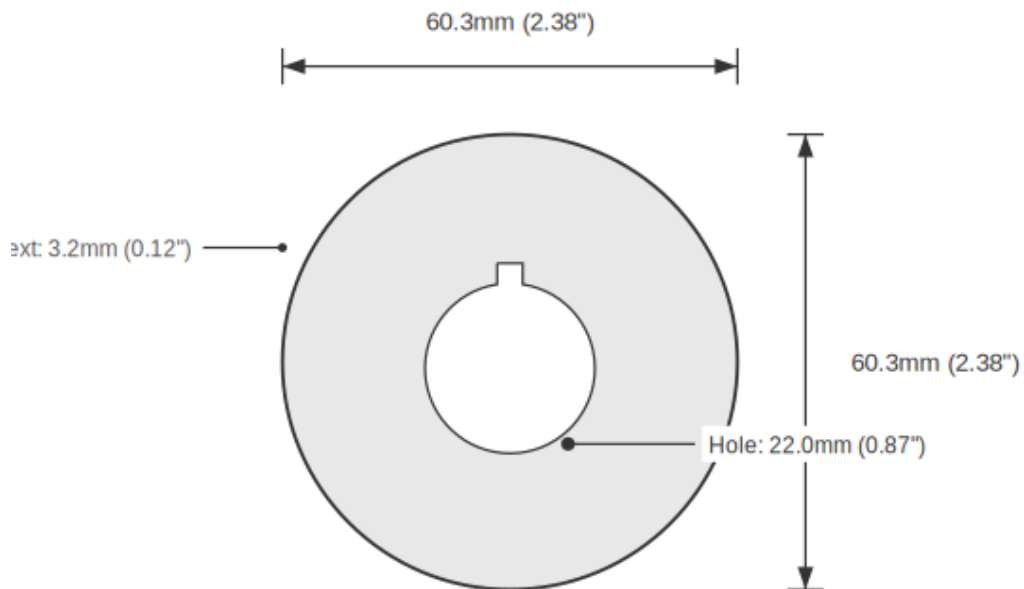

OPEN / CLOSE Push Button Legend Plate - 22mm White on Green (Allen-Bradley)

SKU: TB-R22-OPENCLOSE-CIR60-RW-WHI

Category: Ring Tags

Color: White On Green

Device Size: 22mm

ENGRAVED TEXT

Line 1: "OPEN"
Line 2: "CLOSE"

SPECIFICATIONS

Device Size	22mm
Tag Dimensions	32.7 x 46.0 mm
Hole Diameter	22mm
Material	2-Ply Engraved Modified Acrylic
Engraving Depth	0.003" (0.076mm) - Depth may vary
Surface Finish	Matte
Thickness	0.0625" (1.6mm)
Cutting Method	Precision Cut

TOLERANCES

Length: +/-0.12" | Width: +/-0.12" | Thickness: +/-5%

DURABILITY & ENVIRONMENT

- UV Tested: 3+ years without significant color change (ISO 4892-3)
- Suitable for outdoor use
- Temperature Range: -40F to 200F

Product: OPEN / CLOSE Push Button Legend Plate - 22mm White on Green (Allen-Bradley)

SKU: TB-R2

DIMENSIONS

Overall Width	32.7mm (1.29")
Overall Height	46.0mm (1.81")
Hole Diameter	22.0mm (0.87")
Text Size	3.2mm (0.12")