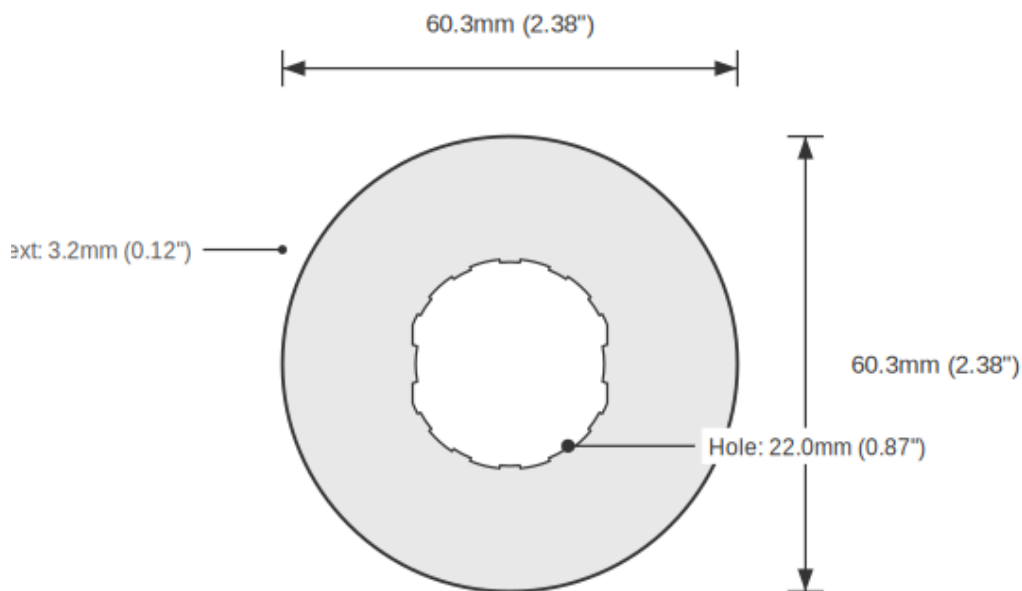

OPEN / CLOSE Push Button Legend Plate - 22mm White on Green (Schneider Electric)

SKU: TB-R22-OPENCLOSE-CIR60-SE-WHI

Category: Ring Tags

Color: White On Green

Device Size: 22mm

ENGRAVED TEXT

Line 1: "OPEN"
Line 2: "CLOSE"

SPECIFICATIONS

Device Size	22mm
Tag Dimensions	32.7 x 46.0 mm
Hole Diameter	22mm
Material	2-Ply Engraved Modified Acrylic
Engraving Depth	0.003" (0.076mm) - Depth may vary
Surface Finish	Matte
Thickness	0.0625" (1.6mm)
Cutting Method	Precision Cut

TOLERANCES

Length: +/-0.12" | Width: +/-0.12" | Thickness: +/-5%

DURABILITY & ENVIRONMENT

- UV Tested: 3+ years without significant color change (ISO 4892-3)
- Suitable for outdoor use
- Temperature Range: -40F to 200F

Product: OPEN / CLOSE Push Button Legend Plate - 22mm White on Green (Schneider Electric)

SKU: TB-R2

DIMENSIONS

Overall Width	32.7mm (1.29")
Overall Height	46.0mm (1.81")
Hole Diameter	22.0mm (0.87")
Text Size	3.2mm (0.12")