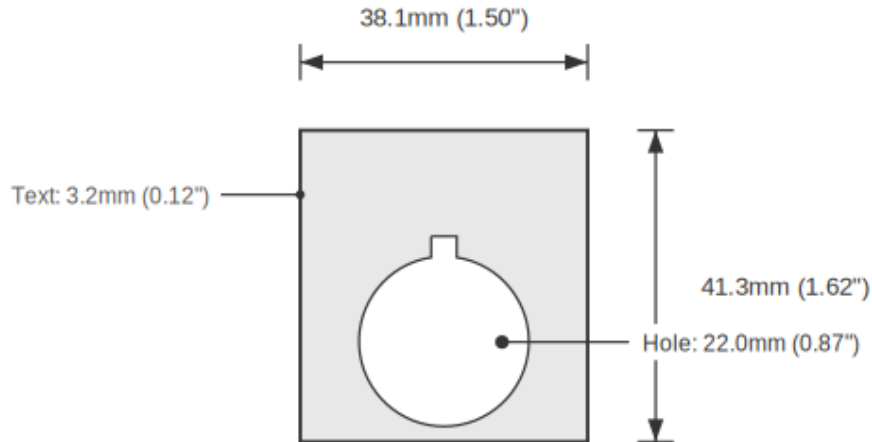

**CONTROL / OFF Push Button Legend Plate - 22mm White on Green (Allen-Bradley)**

SKU: TB-R22-CONTROLOFF-ABSQ2-RW-WHI

Category: Ring Tags

Color: White On Green

Device Size: 22mm

ENGRAVED TEXT

Line 1: "CONTROL"

Line 2: "OFF"

SPECIFICATIONS

Device Size	22mm
Tag Dimensions	32.7 x 46.0 mm
Hole Diameter	22mm
Material	2-Ply Engraved Modified Acrylic
Engraving Depth	0.003" (0.076mm) - Depth may vary
Surface Finish	Matte
Thickness	0.0625" (1.6mm)
Cutting Method	Precision Cut

TOLERANCES

Length: +/-0.12" | Width: +/-0.12" | Thickness: +/-5%

DURABILITY & ENVIRONMENT

- UV Tested: 3+ years without significant color change (ISO 4892-3)
- Suitable for outdoor use
- Temperature Range: -40F to 200F

Product: CONTROL / OFF Push Button Legend Plate - 22mm White on Green (Allen-Bradley)

SKU: TB-R2

DIMENSIONS

Overall Width	32.7mm (1.29")
Overall Height	46.0mm (1.81")
Hole Diameter	22.0mm (0.87")
Text Size	3.2mm (0.12")