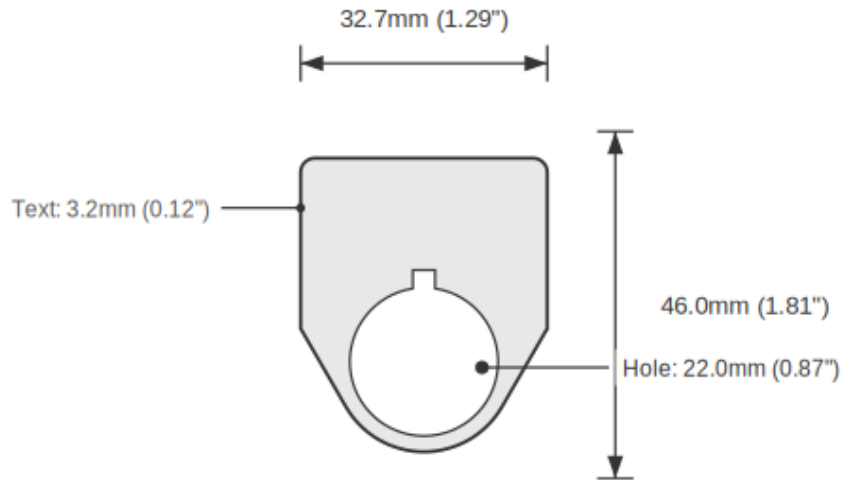

CONTROL / OFF Push Button Legend Plate - 22mm White on Green (Allen-Bradley)

SKU: TB-R22-CONTROLOFF-TRAD2-RW-WHI

Category: Ring Tags

Color: White On Green

Device Size: 22mm

ENGRAVED TEXT

Line 1: "CONTROL"

Line 2: "OFF"

SPECIFICATIONS

Device Size	22mm
Tag Dimensions	32.7 x 46.0 mm
Hole Diameter	22mm
Material	2-Ply Engraved Modified Acrylic
Engraving Depth	0.003" (0.076mm) - Depth may vary
Surface Finish	Matte
Thickness	0.0625" (1.6mm)
Cutting Method	Precision Cut

TOLERANCES

Length: +/-0.12" | Width: +/-0.12" | Thickness: +/-5%

DURABILITY & ENVIRONMENT

- UV Tested: 3+ years without significant color change (ISO 4892-3)
- Suitable for outdoor use
- Temperature Range: -40F to 200F

Product: CONTROL / OFF Push Button Legend Plate - 22mm White on Green (Allen-Bradley)

SKU: TB-R2

DIMENSIONS

Overall Width	32.7mm (1.29")
Overall Height	46.0mm (1.81")
Hole Diameter	22.0mm (0.87")
Text Size	3.2mm (0.12")