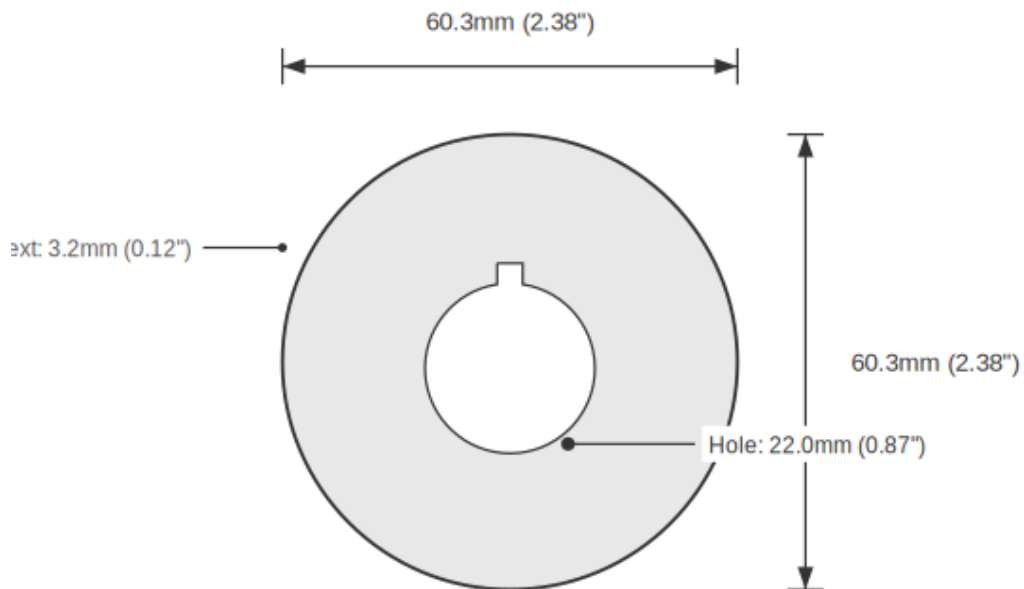

**CONTROL / OFF Push Button Legend Plate - 22mm White on Green (Allen-Bradley)**

SKU: TB-R22-CONTROLOFF-CIR60-RW-WHI

Category: Ring Tags

Color: White On Green

Device Size: 22mm

**ENGRAVED TEXT**

Line 1: "CONTROL"

Line 2: "OFF"

SPECIFICATIONS	
Device Size	22mm
Tag Dimensions	32.7 x 46.0 mm
Hole Diameter	22mm
Material	2-Ply Engraved Modified Acrylic
Engraving Depth	0.003" (0.076mm) - Depth may vary
Surface Finish	Matte
Thickness	0.0625" (1.6mm)
Cutting Method	Precision Cut

**TOLERANCES**

Length: +/-0.12" | Width: +/-0.12" | Thickness: +/-5%

**DURABILITY & ENVIRONMENT**

- UV Tested: 3+ years without significant color change (ISO 4892-3)
- Suitable for outdoor use
- Temperature Range: -40F to 200F

## DIMENSIONS

Overall Width	32.7mm (1.29")
Overall Height	46.0mm (1.81")
Hole Diameter	22.0mm (0.87")
Text Size	3.2mm (0.12")