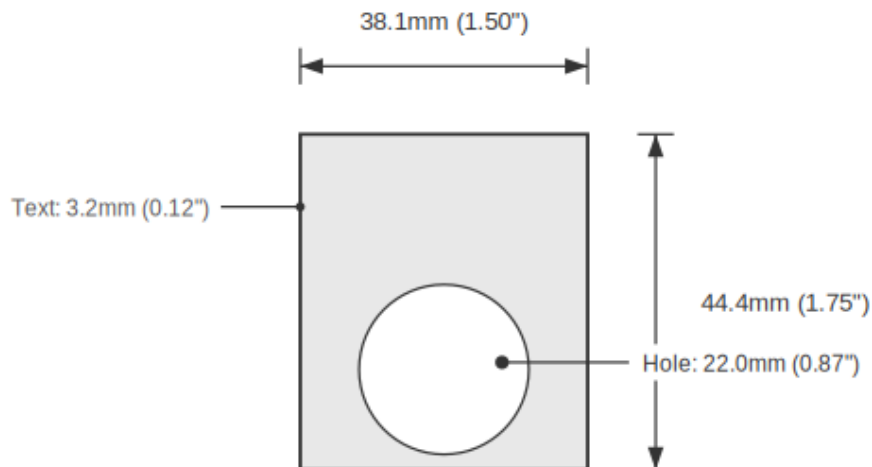

**SPECIFICATIONS**

Device Size	22mm
Tag Dimensions	32.7 x 46.0 mm
Hole Diameter	22mm
Material	2-Ply Engraved Modified Acrylic
Engraving Depth	0.003" (0.076mm) - Depth may vary
Surface Finish	Matte
Thickness	0.0625" (1.6mm)
Cutting Method	Precision Cut

**TOLERANCES**

Length: +/-0.12" | Width: +/-0.12" | Thickness: +/-5%

**DURABILITY & ENVIRONMENT**

- UV Tested: 3+ years without significant color change (ISO 4892-3)
- Suitable for outdoor use
- Temperature Range: -40F to 200F

## DIMENSIONS

Overall Width	32.7mm (1.29")
Overall Height	46.0mm (1.81")
Hole Diameter	22.0mm (0.87")
Text Size	3.2mm (0.12")

## NOTES

1. All dimensions in millimeters unless otherwise noted
2. Drawing not to scale
3. See page 1 for manufacturing tolerances
4. Custom sizes available upon request