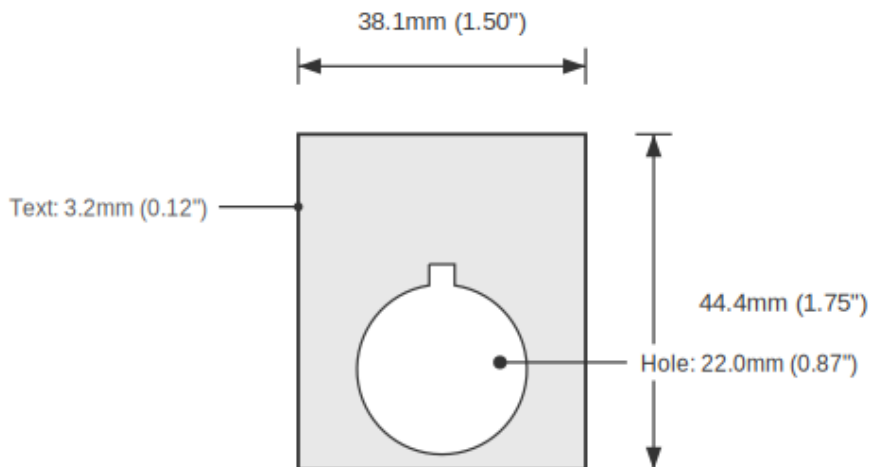

### SPECIFICATIONS

Device Size	22mm
Tag Dimensions	32.7 x 46.0 mm
Hole Diameter	22mm
Material	2-Ply Laser Engraved Modified Acrylic
Engraving Depth	0.003" (0.076mm) - Depth may vary
Surface Finish	Matte
Thickness	0.0625" (1.6mm)
Cutting Method	Laser

### TOLERANCES

Length: +/-0.12" | Width: +/-0.12" | Thickness: +/-5%

**Product: HAND / OFF / AUTO Push Button Legend Plate - 22mm Black on White (Allen-Bradley)**

SKU: TB-R2

**DIMENSIONS**

Overall Width	32.7mm (1.29")
Overall Height	46.0mm (1.81")
Hole Diameter	22.0mm (0.87")
Text Size	3.2mm (0.12")

**NOTES**

1. All dimensions in millimeters unless otherwise noted
2. Drawing not to scale
3. See page 1 for manufacturing tolerances
4. Custom sizes available upon request