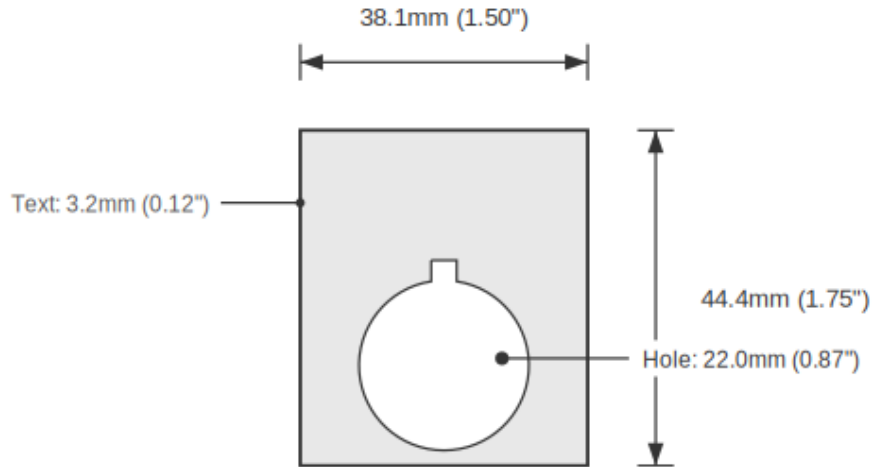

SPECIFICATIONS

Device Size	22mm
Tag Dimensions	32.7 x 46.0 mm
Hole Diameter	22mm
Material	2-Ply Laser Engraved Modified Acrylic
Engraving Depth	0.003" (0.076mm) - Depth may vary
Surface Finish	Matte
Thickness	0.0625" (1.6mm)
Cutting Method	Laser

TOLERANCES

Length: +/-0.12" | Width: +/-0.12" | Thickness: +/-5%

DURABILITY & ENVIRONMENT

- UV Tested: 3+ years without significant color change (ISO 4892-3)
- Suitable for outdoor use
- Temperature Range: -40F to 200F

Product: HAND / OFF / AUTO Push Button Legend Plate - 22mm White on Red (Allen-Bradley)

SKU: TB-R2

DIMENSIONS

Overall Width	32.7mm (1.29")
Overall Height	46.0mm (1.81")
Hole Diameter	22.0mm (0.87")
Text Size	3.2mm (0.12")

NOTES

1. All dimensions in millimeters unless otherwise noted
2. Drawing not to scale
3. See page 1 for manufacturing tolerances
4. Custom sizes available upon request