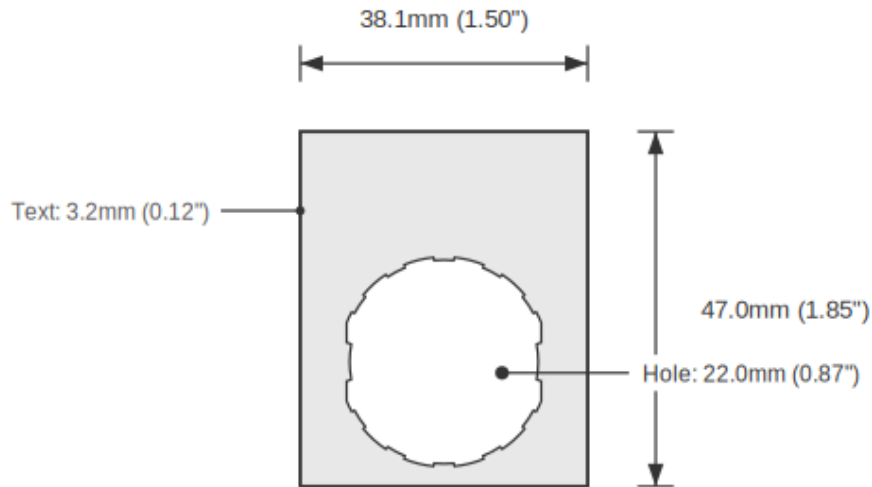

### SPECIFICATIONS

Device Size	22mm
Tag Dimensions	32.7 x 46.0 mm
Hole Diameter	22mm
Material	2-Ply Laser Engraved Modified Acrylic
Engraving Depth	0.003" (0.076mm) - Depth may vary
Surface Finish	Matte
Thickness	0.0625" (1.6mm)
Cutting Method	Laser

### TOLERANCES

Length: +/-0.12" | Width: +/-0.12" | Thickness: +/-5%

**Product: HAND / OFF / AUTO Push Button Legend Plate - 22mm White on Red (Schneider Electric)**

SKU: TB-R2

**DIMENSIONS**

Overall Width	32.7mm (1.29")
Overall Height	46.0mm (1.81")
Hole Diameter	22.0mm (0.87")
Text Size	3.2mm (0.12")

**NOTES**

1. All dimensions in millimeters unless otherwise noted
2. Drawing not to scale
3. See page 1 for manufacturing tolerances
4. Custom sizes available upon request