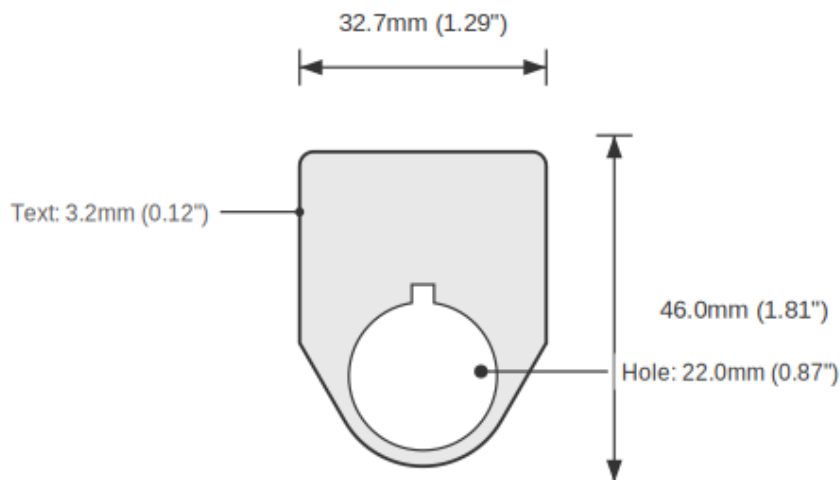

**SPECIFICATIONS**

Device Size	22mm
Tag Dimensions	32.7 x 46.0 mm
Hole Diameter	22mm
Material	2-Ply Laser Engraved Modified Acrylic
Engraving Depth	0.003" (0.076mm) - Depth may vary
Surface Finish	Matte
Thickness	0.0625" (1.6mm)
Cutting Method	Laser

**TOLERANCES**

Length: +/-0.12" | Width: +/-0.12" | Thickness: +/-5%

**DURABILITY & ENVIRONMENT**

- UV Tested: 3+ years without significant color change (ISO 4892-3)
- Suitable for outdoor use
- Temperature Range: -40F to 200F

## DIMENSIONS

Overall Width	32.7mm (1.29")
Overall Height	46.0mm (1.81")
Hole Diameter	22.0mm (0.87")
Text Size	3.2mm (0.12")

## NOTES

1. All dimensions in millimeters unless otherwise noted
2. Drawing not to scale
3. See page 1 for manufacturing tolerances
4. Custom sizes available upon request