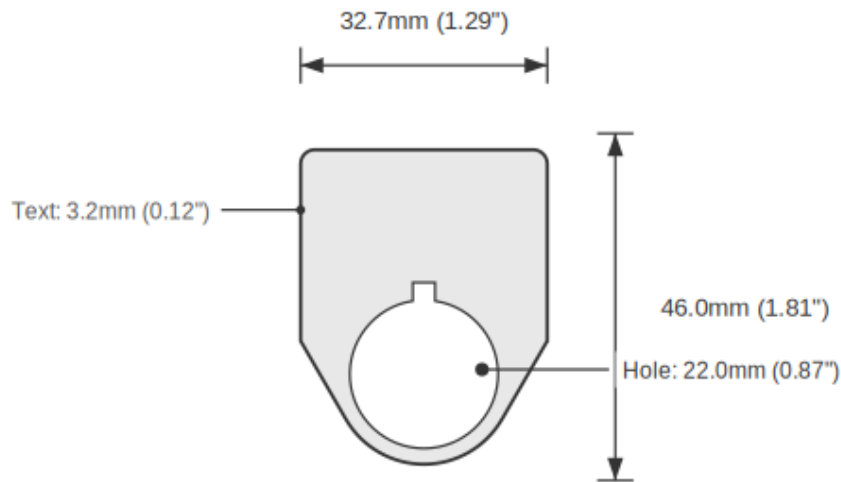

### SPECIFICATIONS

Device Size	22mm
Tag Dimensions	32.7 x 46.0 mm
Hole Diameter	22mm
Material	2-Ply Laser Engraved Modified Acrylic
Engraving Depth	0.003" (0.076mm) - Depth may vary
Surface Finish	Matte
Thickness	0.0625" (1.6mm)
Cutting Method	Laser

### TOLERANCES

Length: +/-0.12" | Width: +/-0.12" | Thickness: +/-5%

## DIMENSIONS

Overall Width	32.7mm (1.29")
Overall Height	46.0mm (1.81")
Hole Diameter	22.0mm (0.87")
Text Size	3.2mm (0.12")

## NOTES

1. All dimensions in millimeters unless otherwise noted
2. Drawing not to scale
3. See page 1 for manufacturing tolerances
4. Custom sizes available upon request