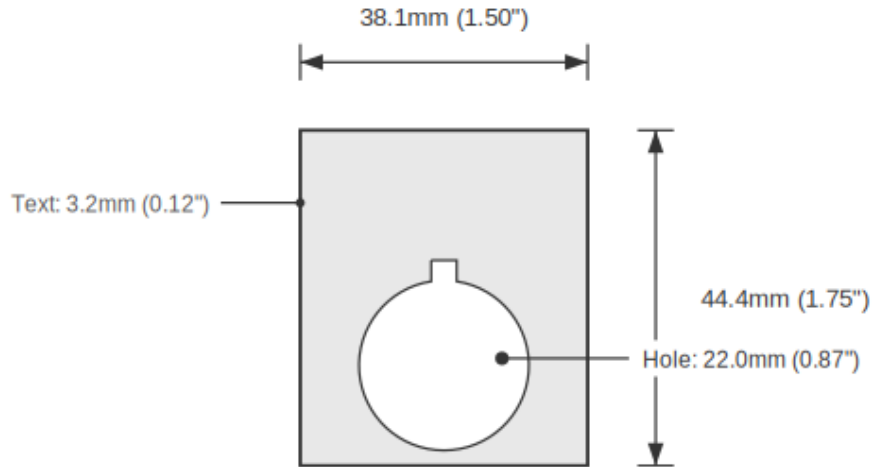

SPECIFICATIONS

Device Size	22mm
Tag Dimensions	32.7 x 46.0 mm
Hole Diameter	22mm
Material	2-Ply Laser Engraved Modified Acrylic
Engraving Depth	0.003" (0.076mm) - Depth may vary
Surface Finish	Matte
Thickness	0.0625" (1.6mm)
Cutting Method	Laser

TOLERANCES

Length: +/-0.12" | Width: +/-0.12" | Thickness: +/-5%

DURABILITY & ENVIRONMENT

- UV Tested: 3+ years without significant color change (ISO 4892-3)
- Suitable for outdoor use
- Temperature Range: -40F to 200F

Product: AUTO / OFF / MANUAL Push Button Legend Plate - 22mm Black on White (Allen-Bradley)

SKU: TB-R2

DIMENSIONS

Overall Width	32.7mm (1.29")
Overall Height	46.0mm (1.81")
Hole Diameter	22.0mm (0.87")
Text Size	3.2mm (0.12")

NOTES

1. All dimensions in millimeters unless otherwise noted
2. Drawing not to scale
3. See page 1 for manufacturing tolerances
4. Custom sizes available upon request