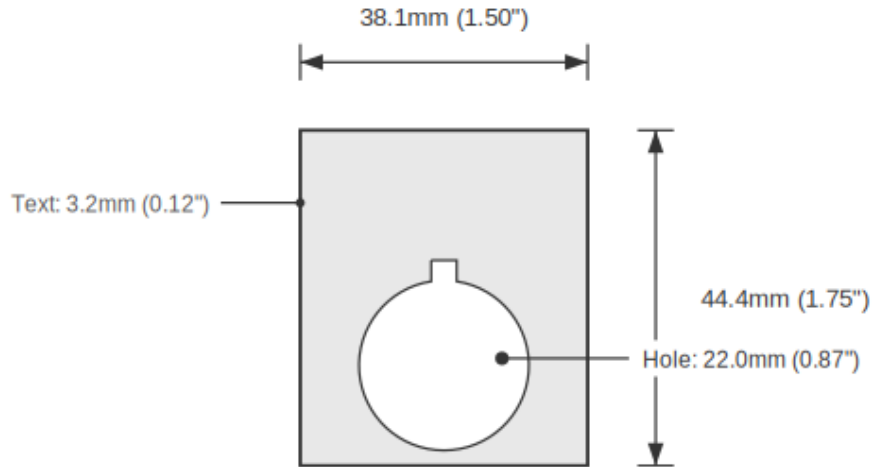

SPECIFICATIONS

Device Size	22mm
Tag Dimensions	32.7 x 46.0 mm
Hole Diameter	22mm
Material	2-Ply Laser Engraved Modified Acrylic
Engraving Depth	0.003" (0.076mm) - Depth may vary
Surface Finish	Matte
Thickness	0.0625" (1.6mm)
Cutting Method	Laser

TOLERANCES

Length: +/-0.12" | Width: +/-0.12" | Thickness: +/-5%

DURABILITY & ENVIRONMENT

- UV Tested: 3+ years without significant color change (ISO 4892-3)
- Suitable for outdoor use
- Temperature Range: -40F to 200F

Product: AUTO / OFF / MANUAL Push Button Legend Plate - 22mm White on Red (Allen-Bradley)

SKU: TB-R2

DIMENSIONS

Overall Width	32.7mm (1.29")
Overall Height	46.0mm (1.81")
Hole Diameter	22.0mm (0.87")
Text Size	3.2mm (0.12")

NOTES

1. All dimensions in millimeters unless otherwise noted
2. Drawing not to scale
3. See page 1 for manufacturing tolerances
4. Custom sizes available upon request