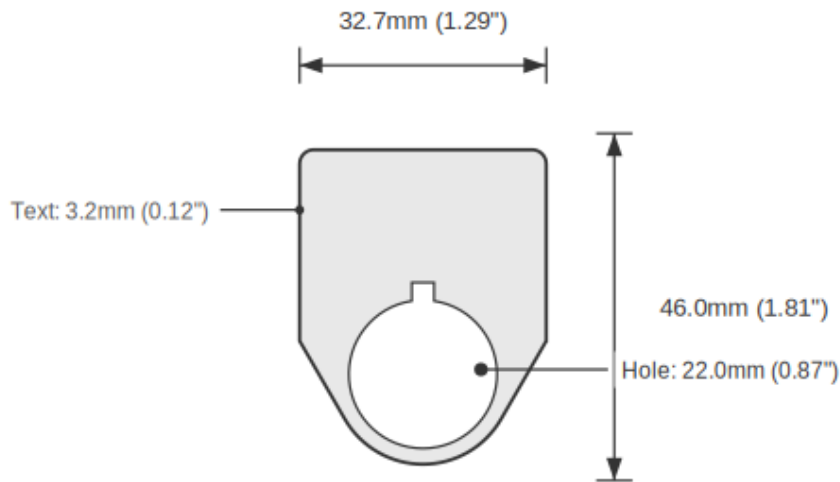

Line 3: "REV"

SPECIFICATIONS

Device Size	22mm
Tag Dimensions	32.7 x 46.0 mm
Hole Diameter	22mm
Material	2-Ply Laser Engraved Modified Acrylic
Engraving Depth	0.003" (0.076mm) - Depth may vary
Surface Finish	Matte
Thickness	0.0625" (1.6mm)
Cutting Method	Laser

TOLERANCES

Length: +/-0.12" | Width: +/-0.12" | Thickness: +/-5%

DURABILITY & ENVIRONMENT

- UV Tested: 3+ years without significant color change (ISO 4892-3)
- Suitable for outdoor use
- Temperature Range: -40F to 200F

Product: FWD / OFF / REV Push Button Legend Plate - 22mm White on Red (Allen-Bradley)

SKU: TB-R2

DIMENSIONS

Overall Width	32.7mm (1.29")
Overall Height	46.0mm (1.81")
Hole Diameter	22.0mm (0.87")
Text Size	3.2mm (0.12")

NOTES

1. All dimensions in millimeters unless otherwise noted
2. Drawing not to scale
3. See page 1 for manufacturing tolerances
4. Custom sizes available upon request