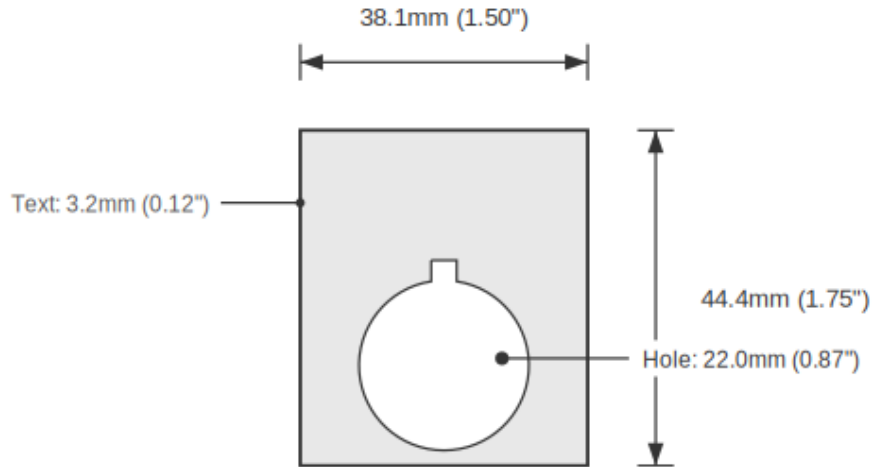

SPECIFICATIONS

Device Size	22mm
Tag Dimensions	32.7 x 46.0 mm
Hole Diameter	22mm
Material	2-Ply Engraved Modified Acrylic
Engraving Depth	0.003" (0.076mm) - Depth may vary
Surface Finish	Matte
Thickness	0.0625" (1.6mm)
Cutting Method	Precision Cut

TOLERANCES

Length: +/-0.12" | Width: +/-0.12" | Thickness: +/-5%

DURABILITY & ENVIRONMENT

- UV Tested: 3+ years without significant color change (ISO 4892-3)
- Suitable for outdoor use
- Temperature Range: -40F to 200F

Product: OPEN / STOP / CLOSE Push Button Legend Plate - 22mm Black on White (Allen-Bradley)

SKU: TB-R2

DIMENSIONS

Overall Width	32.7mm (1.29")
Overall Height	46.0mm (1.81")
Hole Diameter	22.0mm (0.87")
Text Size	3.2mm (0.12")

NOTES

1. All dimensions in millimeters unless otherwise noted
2. Drawing not to scale
3. See page 1 for manufacturing tolerances
4. Custom sizes available upon request