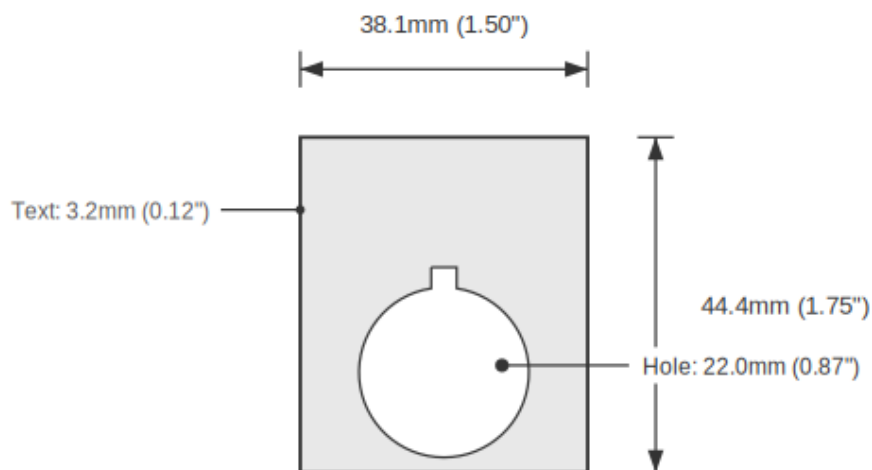

**OPEN / STOP / CLOSE Push Button Legend Plate - 22mm  
White on Green (Allen-Bradley)**

SKU: TB-R22-OPENSTOPCLOS-ABSQ3-RW-WHI

Category: Ring Tags

Color: White On Green

Device Size: 22mm

**ENGRAVED TEXT**

Line 1: "OPEN"  
Line 2: "STOP"  
Line 3: "CLOSE"

**SPECIFICATIONS**

Device Size	22mm
Tag Dimensions	32.7 x 46.0 mm
Hole Diameter	22mm
Material	2-Ply Engraved Modified Acrylic
Engraving Depth	0.003" (0.076mm) - Depth may vary
Surface Finish	Matte
Thickness	0.0625" (1.6mm)
Cutting Method	Precision Cut

**TOLERANCES**

Length: +/-0.12" | Width: +/-0.12" | Thickness: +/-5%

**DURABILITY & ENVIRONMENT**

- UV Tested: 3+ years without significant color change (ISO 4892-3)
- Suitable for outdoor use
- Temperature Range: -40F to 200F

## DIMENSIONS

Overall Width	32.7mm (1.29")
Overall Height	46.0mm (1.81")
Hole Diameter	22.0mm (0.87")
Text Size	3.2mm (0.12")