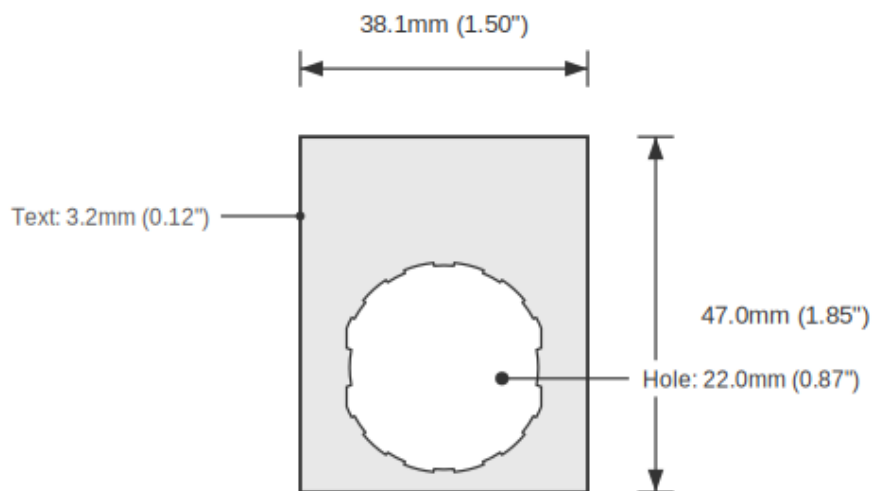

### SPECIFICATIONS

Device Size	22mm
Tag Dimensions	32.7 x 46.0 mm
Hole Diameter	22mm
Material	2-Ply Laser Engraved Modified Acrylic
Engraving Depth	0.003" (0.076mm) - Depth may vary
Surface Finish	Matte
Thickness	0.0625" (1.6mm)
Cutting Method	Laser

### TOLERANCES

Length: +/-0.12" | Width: +/-0.12" | Thickness: +/-5%

## DIMENSIONS

Overall Width	32.7mm (1.29")
Overall Height	46.0mm (1.81")
Hole Diameter	22.0mm (0.87")
Text Size	3.2mm (0.12")