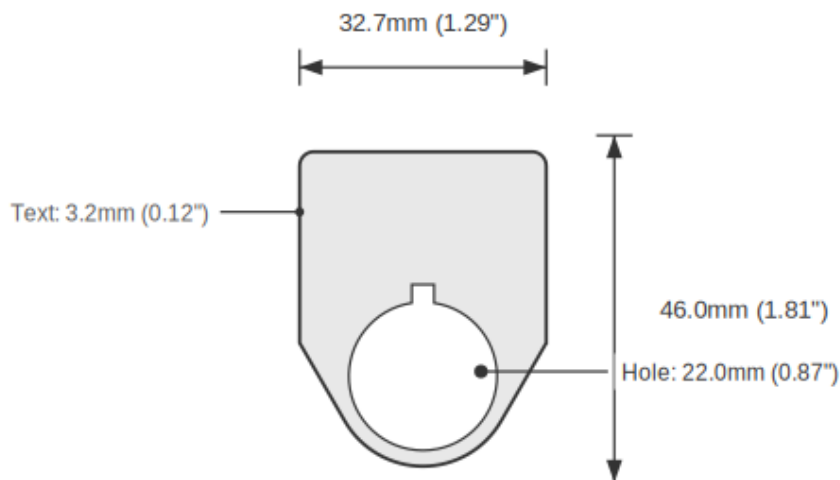

SPECIFICATIONS

Device Size	22mm
Tag Dimensions	32.7 x 46.0 mm
Hole Diameter	22mm
Material	2-Ply Engraved Modified Acrylic
Engraving Depth	0.003" (0.076mm) - Depth may vary
Surface Finish	Matte
Thickness	0.0625" (1.6mm)
Cutting Method	Precision Cut

TOLERANCES

Length: +/-0.12" | Width: +/-0.12" | Thickness: +/-5%

DURABILITY & ENVIRONMENT

- UV Tested: 3+ years without significant color change (ISO 4892-3)
- Suitable for outdoor use
- Temperature Range: -40F to 200F

Product: OPEN / STOP / CLOSE Push Button Legend Plate - 22mm Black on White (Allen-Bradley)

SKU: TB-R2

DIMENSIONS

Overall Width	32.7mm (1.29")
Overall Height	46.0mm (1.81")
Hole Diameter	22.0mm (0.87")
Text Size	3.2mm (0.12")

NOTES

1. All dimensions in millimeters unless otherwise noted
2. Drawing not to scale
3. See page 1 for manufacturing tolerances
4. Custom sizes available upon request