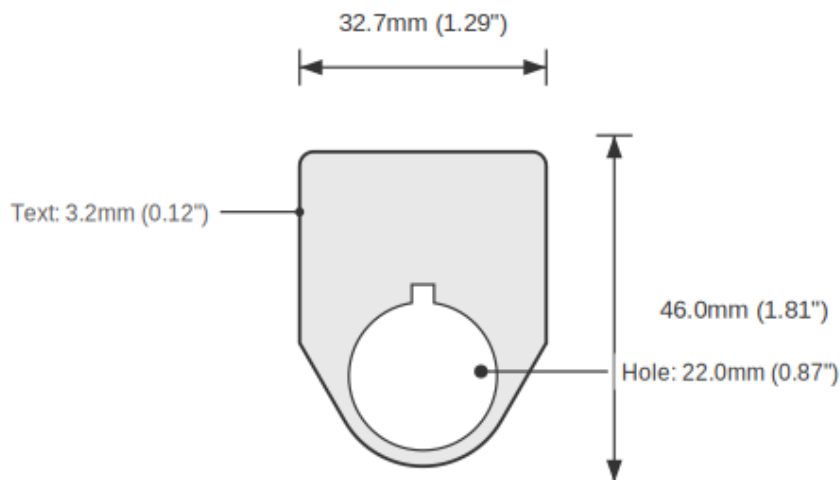

OPEN / STOP / CLOSE Push Button Legend Plate - 22mm White on Green (Allen-Bradley)

SKU: TB-R22-OPENSTOPCLOS-TRAD3-RW-WHI

Category: Ring Tags

Color: White On Green

Device Size: 22mm

ENGRAVED TEXT

Line 1: "OPEN"
 Line 2: "STOP"
 Line 3: "CLOSE"

SPECIFICATIONS

Device Size	22mm
Tag Dimensions	32.7 x 46.0 mm
Hole Diameter	22mm
Material	2-Ply Laser Engraved Modified Acrylic
Engraving Depth	0.003" (0.076mm) - Depth may vary
Surface Finish	Matte
Thickness	0.0625" (1.6mm)
Cutting Method	Laser

TOLERANCES

Length: +/-0.12" | Width: +/-0.12" | Thickness: +/-5%

DURABILITY & ENVIRONMENT

- UV Tested: 3+ years without significant color change (ISO 4892-3)
- Suitable for outdoor use
- Temperature Range: -40F to 200F

Product: OPEN / STOP / CLOSE Push Button Legend Plate - 22mm White on Green (Allen-Bradley)

SKU: TB-R2

DIMENSIONS

Overall Width	32.7mm (1.29")
Overall Height	46.0mm (1.81")
Hole Diameter	22.0mm (0.87")
Text Size	3.2mm (0.12")