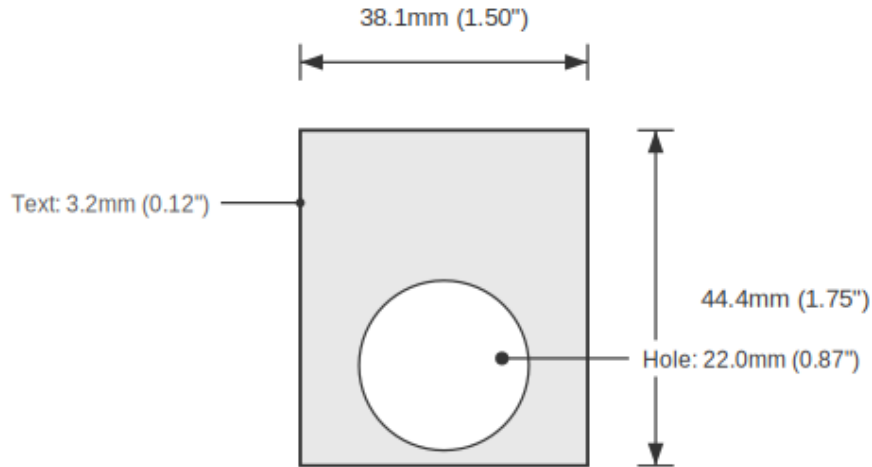

SPECIFICATIONS

Device Size	22mm
Tag Dimensions	32.7 x 46.0 mm
Hole Diameter	22mm
Material	2-Ply Laser Engraved Modified Acrylic
Engraving Depth	0.003" (0.076mm) - Depth may vary
Surface Finish	Matte
Thickness	0.0625" (1.6mm)
Cutting Method	Laser

TOLERANCES

Length: +/-0.12" | Width: +/-0.12" | Thickness: +/-5%

DURABILITY & ENVIRONMENT

- UV Tested: 3+ years without significant color change (ISO 4892-3)
- Suitable for outdoor use
- Temperature Range: -40F to 200F

Product: LOCAL / OFF / REMOTE Push Button Legend Plate - 22mm White on Red

SKU: TB-R2

DIMENSIONS

Overall Width	32.7mm (1.29")
Overall Height	46.0mm (1.81")
Hole Diameter	22.0mm (0.87")
Text Size	3.2mm (0.12")

NOTES

1. All dimensions in millimeters unless otherwise noted
2. Drawing not to scale
3. See page 1 for manufacturing tolerances
4. Custom sizes available upon request