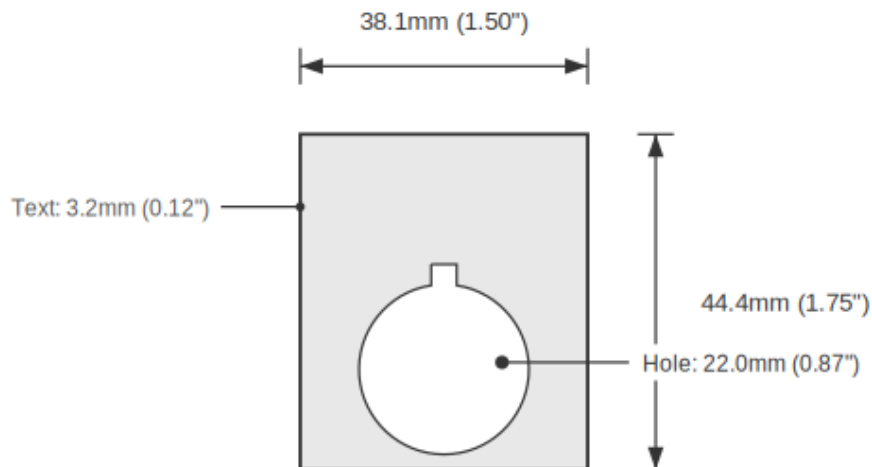

SPECIFICATIONS

Device Size	22mm
Tag Dimensions	32.7 x 46.0 mm
Hole Diameter	22mm
Material	2-Ply Laser Engraved Modified Acrylic
Engraving Depth	0.003" (0.076mm) - Depth may vary
Surface Finish	Matte
Thickness	0.0625" (1.6mm)
Cutting Method	Laser

TOLERANCES

Length: +/-0.12" | Width: +/-0.12" | Thickness: +/-5%

DURABILITY & ENVIRONMENT

- UV Tested: 3+ years without significant color change (ISO 4892-3)
- Suitable for outdoor use
- Temperature Range: -40F to 200F

Product: LOCAL / OFF / REMOTE Push Button Legend Plate - 22mm Black on White (Allen-Bradley)

SKU: TB-R2

DIMENSIONS

Overall Width	32.7mm (1.29")
Overall Height	46.0mm (1.81")
Hole Diameter	22.0mm (0.87")
Text Size	3.2mm (0.12")

NOTES

1. All dimensions in millimeters unless otherwise noted
2. Drawing not to scale
3. See page 1 for manufacturing tolerances
4. Custom sizes available upon request