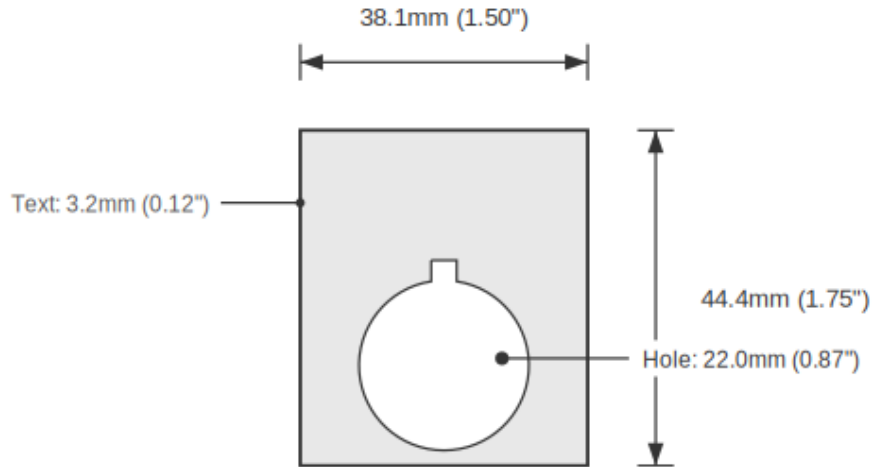

### SPECIFICATIONS

Device Size	22mm
Tag Dimensions	32.7 x 46.0 mm
Hole Diameter	22mm
Material	2-Ply Laser Engraved Modified Acrylic
Engraving Depth	0.003" (0.076mm) - Depth may vary
Surface Finish	Matte
Thickness	0.0625" (1.6mm)
Cutting Method	Laser

### TOLERANCES

Length: +/-0.12" | Width: +/-0.12" | Thickness: +/-5%

**Product: LOCAL / OFF / REMOTE Push Button Legend Plate - 22mm White on Red (Allen-Bradley)**

SKU: TB-R2

**DIMENSIONS**

Overall Width	32.7mm (1.29")
Overall Height	46.0mm (1.81")
Hole Diameter	22.0mm (0.87")
Text Size	3.2mm (0.12")

**NOTES**

1. All dimensions in millimeters unless otherwise noted
2. Drawing not to scale
3. See page 1 for manufacturing tolerances
4. Custom sizes available upon request