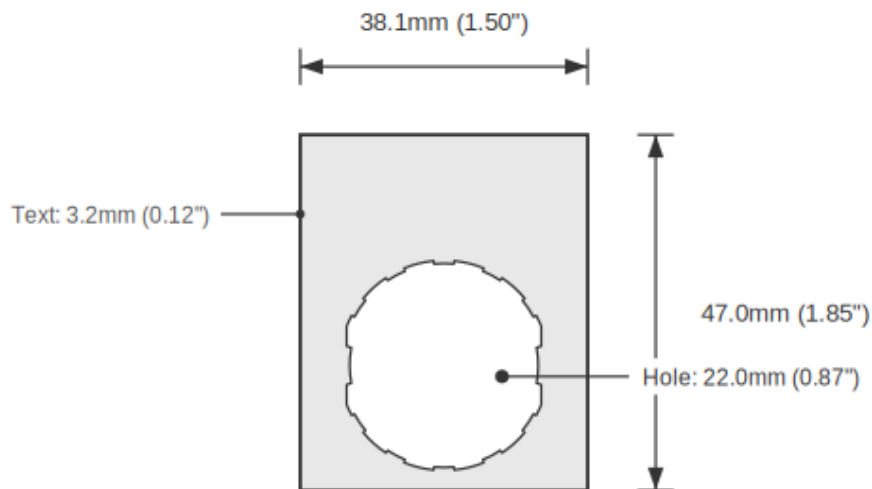

Line 1: "LOCAL"  
 Line 2: "OFF"  
 Line 3: "REMOTE"

**SPECIFICATIONS**

Device Size	22mm
Tag Dimensions	32.7 x 46.0 mm
Hole Diameter	22mm
Material	2-Ply Laser Engraved Modified Acrylic
Engraving Depth	0.003" (0.076mm) - Depth may vary
Surface Finish	Matte
Thickness	0.0625" (1.6mm)
Cutting Method	Laser

**TOLERANCES**

Length: +/-0.12" | Width: +/-0.12" | Thickness: +/-5%

**DURABILITY & ENVIRONMENT**

- UV Tested: 3+ years without significant color change (ISO 4892-3)
- Suitable for outdoor use
- Temperature Range: -40F to 200F

## DIMENSIONS

Overall Width	32.7mm (1.29")
Overall Height	46.0mm (1.81")
Hole Diameter	22.0mm (0.87")
Text Size	3.2mm (0.12")

## NOTES

1. All dimensions in millimeters unless otherwise noted
2. Drawing not to scale
3. See page 1 for manufacturing tolerances
4. Custom sizes available upon request