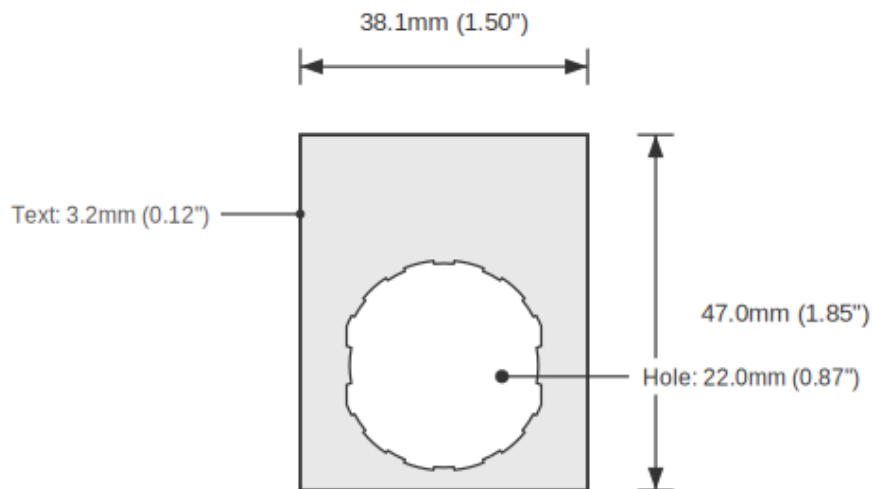

SPECIFICATIONS

Device Size	22mm
Tag Dimensions	32.7 x 46.0 mm
Hole Diameter	22mm
Material	2-Ply Laser Engraved Modified Acrylic
Engraving Depth	0.003" (0.076mm) - Depth may vary
Surface Finish	Matte
Thickness	0.0625" (1.6mm)
Cutting Method	Laser

TOLERANCES

Length: +/-0.12" | Width: +/-0.12" | Thickness: +/-5%

DURABILITY & ENVIRONMENT

- UV Tested: 3+ years without significant color change (ISO 4892-3)
- Suitable for outdoor use
- Temperature Range: -40F to 200F

Product: LOCAL / OFF / REMOTE Push Button Legend Plate - 22mm White on Red (Schneider Electric)

SKU: TB-R2

DIMENSIONS

Overall Width	32.7mm (1.29")
Overall Height	46.0mm (1.81")
Hole Diameter	22.0mm (0.87")
Text Size	3.2mm (0.12")

NOTES

1. All dimensions in millimeters unless otherwise noted
2. Drawing not to scale
3. See page 1 for manufacturing tolerances
4. Custom sizes available upon request