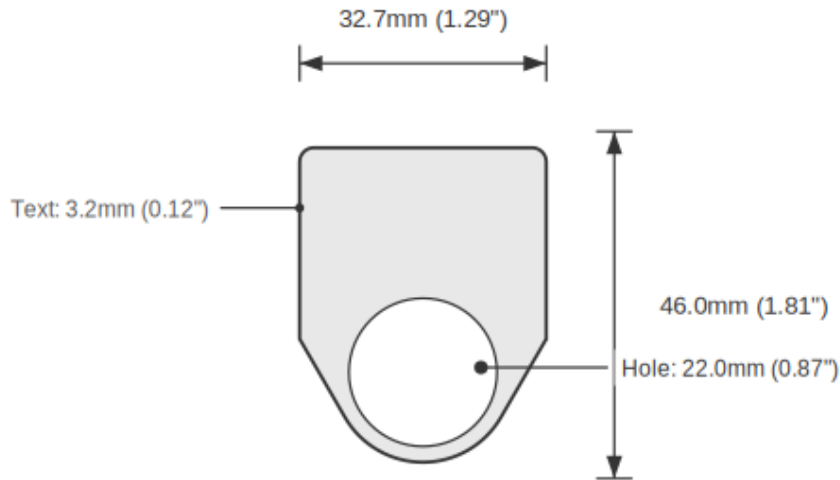

SPECIFICATIONS

Device Size	22mm
Tag Dimensions	32.7 x 46.0 mm
Hole Diameter	22mm
Material	2-Ply Laser Engraved Modified Acrylic
Engraving Depth	0.003" (0.076mm) - Depth may vary
Surface Finish	Matte
Thickness	0.0625" (1.6mm)
Cutting Method	Laser

TOLERANCES

Length: +/-0.12" | Width: +/-0.12" | Thickness: +/-5%

DURABILITY & ENVIRONMENT

- UV Tested: 3+ years without significant color change (ISO 4892-3)
- Suitable for outdoor use
- Temperature Range: -40F to 200F

Product: LOCAL / OFF / REMOTE Push Button Legend Plate - 22mm Black on White

SKU: TB-R2

DIMENSIONS

Overall Width	32.7mm (1.29")
Overall Height	46.0mm (1.81")
Hole Diameter	22.0mm (0.87")
Text Size	3.2mm (0.12")

NOTES

1. All dimensions in millimeters unless otherwise noted
2. Drawing not to scale
3. See page 1 for manufacturing tolerances
4. Custom sizes available upon request