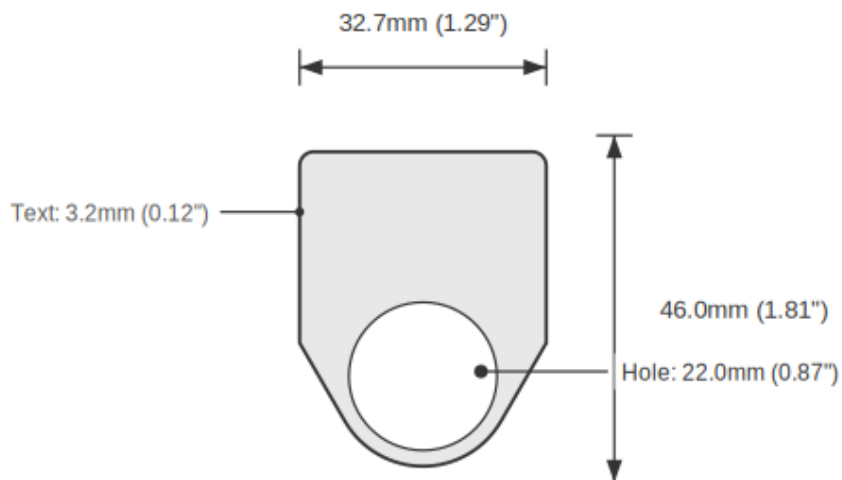

SPECIFICATIONS

Device Size	22mm
Tag Dimensions	32.7 x 46.0 mm
Hole Diameter	22mm
Material	2-Ply Laser Engraved Modified Acrylic
Engraving Depth	0.003" (0.076mm) - Depth may vary
Surface Finish	Matte
Thickness	0.0625" (1.6mm)
Cutting Method	Laser

TOLERANCES

Length: +/-0.12" | Width: +/-0.12" | Thickness: +/-5%

DURABILITY & ENVIRONMENT

- UV Tested: 3+ years without significant color change (ISO 4892-3)
- Suitable for outdoor use
- Temperature Range: -40F to 200F

Product: LOCAL / OFF / REMOTE Push Button Legend Plate - 22mm White on Red

SKU: TB-R2

DIMENSIONS

Overall Width	32.7mm (1.29")
Overall Height	46.0mm (1.81")
Hole Diameter	22.0mm (0.87")
Text Size	3.2mm (0.12")

NOTES

1. All dimensions in millimeters unless otherwise noted
2. Drawing not to scale
3. See page 1 for manufacturing tolerances
4. Custom sizes available upon request