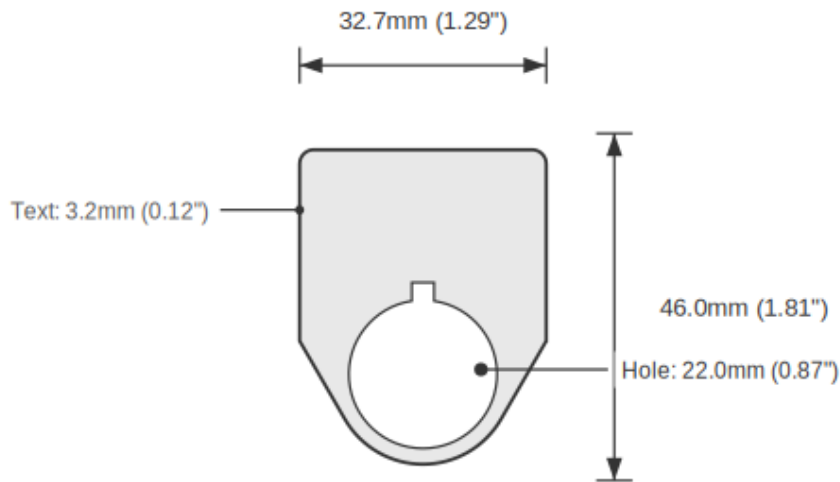

SPECIFICATIONS

Device Size	22mm
Tag Dimensions	32.7 x 46.0 mm
Hole Diameter	22mm
Material	2-Ply Laser Engraved Modified Acrylic
Engraving Depth	0.003" (0.076mm) - Depth may vary
Surface Finish	Matte
Thickness	0.0625" (1.6mm)
Cutting Method	Laser

TOLERANCES

Length: +/-0.12" | Width: +/-0.12" | Thickness: +/-5%

DURABILITY & ENVIRONMENT

- UV Tested: 3+ years without significant color change (ISO 4892-3)
- Suitable for outdoor use
- Temperature Range: -40F to 200F

Product: LOCAL / OFF / REMOTE Push Button Legend Plate - 22mm Black on White (Allen-Bradley)

SKU: TB-R2

DIMENSIONS

Overall Width	32.7mm (1.29")
Overall Height	46.0mm (1.81")
Hole Diameter	22.0mm (0.87")
Text Size	3.2mm (0.12")

NOTES

1. All dimensions in millimeters unless otherwise noted
2. Drawing not to scale
3. See page 1 for manufacturing tolerances
4. Custom sizes available upon request