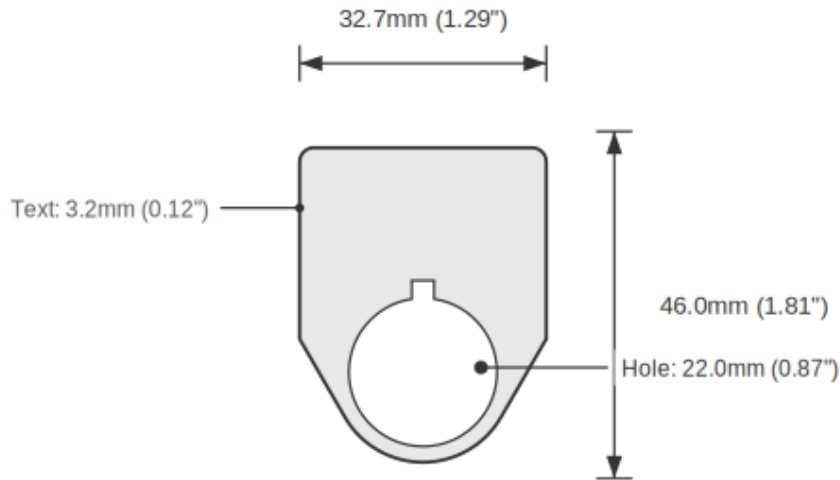

SPECIFICATIONS

Device Size	22mm
Tag Dimensions	32.7 x 46.0 mm
Hole Diameter	22mm
Material	2-Ply Laser Engraved Modified Acrylic
Engraving Depth	0.003" (0.076mm) - Depth may vary
Surface Finish	Matte
Thickness	0.0625" (1.6mm)
Cutting Method	Laser

TOLERANCES

Length: +/-0.12" | Width: +/-0.12" | Thickness: +/-5%

DURABILITY & ENVIRONMENT

- UV Tested: 3+ years without significant color change (ISO 4892-3)
- Suitable for outdoor use
- Temperature Range: -40F to 200F

Product: LOCAL / OFF / REMOTE Push Button Legend Plate - 22mm White on Red (Allen-Bradley)

SKU: TB-R2

DIMENSIONS

Overall Width	32.7mm (1.29")
Overall Height	46.0mm (1.81")
Hole Diameter	22.0mm (0.87")
Text Size	3.2mm (0.12")

NOTES

1. All dimensions in millimeters unless otherwise noted
2. Drawing not to scale
3. See page 1 for manufacturing tolerances
4. Custom sizes available upon request