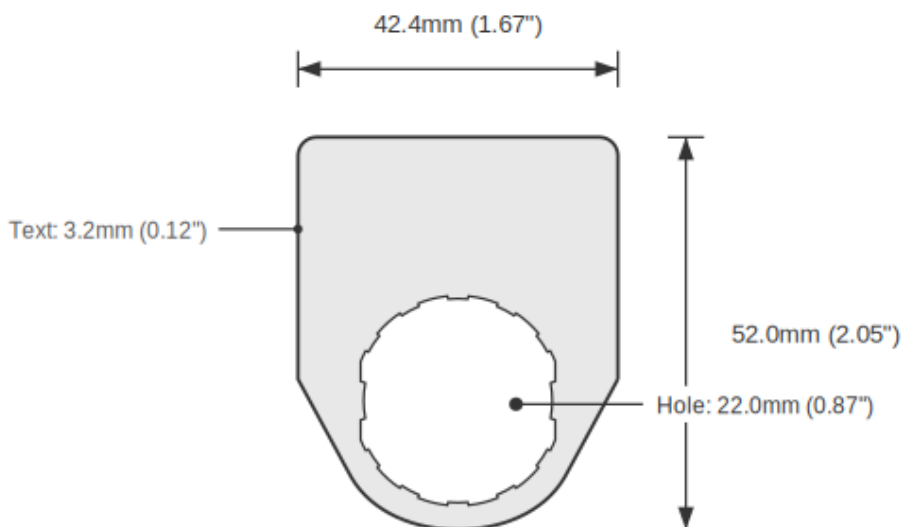

SPECIFICATIONS

Device Size	22mm
Tag Dimensions	32.7 x 46.0 mm
Hole Diameter	22mm
Material	2-Ply Laser Engraved Modified Acrylic
Engraving Depth	0.003" (0.076mm) - Depth may vary
Surface Finish	Matte
Thickness	0.0625" (1.6mm)
Cutting Method	Laser

TOLERANCES

Length: +/-0.12" | Width: +/-0.12" | Thickness: +/-5%

DURABILITY & ENVIRONMENT

- UV Tested: 3+ years without significant color change (ISO 4892-3)
- Suitable for outdoor use
- Temperature Range: -40F to 200F

Product: LOCAL / OFF / REMOTE Push Button Legend Plate - 22mm Black on White (Schneider Electric)

SKU: TB-R2

DIMENSIONS

Overall Width	32.7mm (1.29")
Overall Height	46.0mm (1.81")
Hole Diameter	22.0mm (0.87")
Text Size	3.2mm (0.12")

NOTES

1. All dimensions in millimeters unless otherwise noted
2. Drawing not to scale
3. See page 1 for manufacturing tolerances
4. Custom sizes available upon request