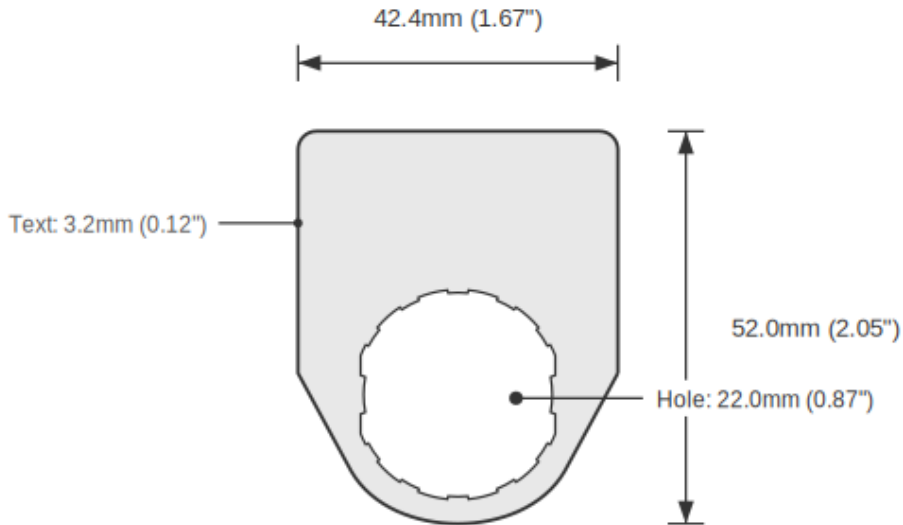

SPECIFICATIONS

Device Size	22mm
Tag Dimensions	32.7 x 46.0 mm
Hole Diameter	22mm
Material	2-Ply Laser Engraved Modified Acrylic
Engraving Depth	0.003" (0.076mm) - Depth may vary
Surface Finish	Matte
Thickness	0.0625" (1.6mm)
Cutting Method	Laser

TOLERANCES

Length: +/-0.12" | Width: +/-0.12" | Thickness: +/-5%

DURABILITY & ENVIRONMENT

- UV Tested: 3+ years without significant color change (ISO 4892-3)
- Suitable for outdoor use
- Temperature Range: -40F to 200F

Product: LOCAL / OFF / REMOTE Push Button Legend Plate - 22mm White on Red (Schneider Electric)

SKU: TB-R2

DIMENSIONS

Overall Width	32.7mm (1.29")
Overall Height	46.0mm (1.81")
Hole Diameter	22.0mm (0.87")
Text Size	3.2mm (0.12")

NOTES

1. All dimensions in millimeters unless otherwise noted
2. Drawing not to scale
3. See page 1 for manufacturing tolerances
4. Custom sizes available upon request