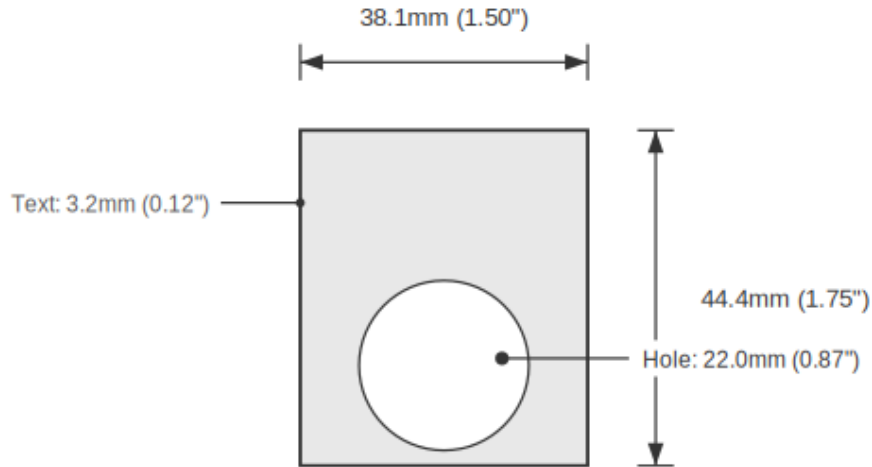

SPECIFICATIONS

Device Size	22mm
Tag Dimensions	32.7 x 46.0 mm
Hole Diameter	22mm
Material	2-Ply Laser Engraved Modified Acrylic
Engraving Depth	0.003" (0.076mm) - Depth may vary
Surface Finish	Matte
Thickness	0.0625" (1.6mm)
Cutting Method	Laser

TOLERANCES

Length: +/-0.12" | Width: +/-0.12" | Thickness: +/-5%

DURABILITY & ENVIRONMENT

- UV Tested: 3+ years without significant color change (ISO 4892-3)
- Suitable for outdoor use
- Temperature Range: -40F to 200F

Product: RUN / OFF / JOG Push Button Legend Plate - 22mm Black on White

SKU: TB-R2

DIMENSIONS

Overall Width	32.7mm (1.29")
Overall Height	46.0mm (1.81")
Hole Diameter	22.0mm (0.87")
Text Size	3.2mm (0.12")

NOTES

1. All dimensions in millimeters unless otherwise noted
2. Drawing not to scale
3. See page 1 for manufacturing tolerances
4. Custom sizes available upon request