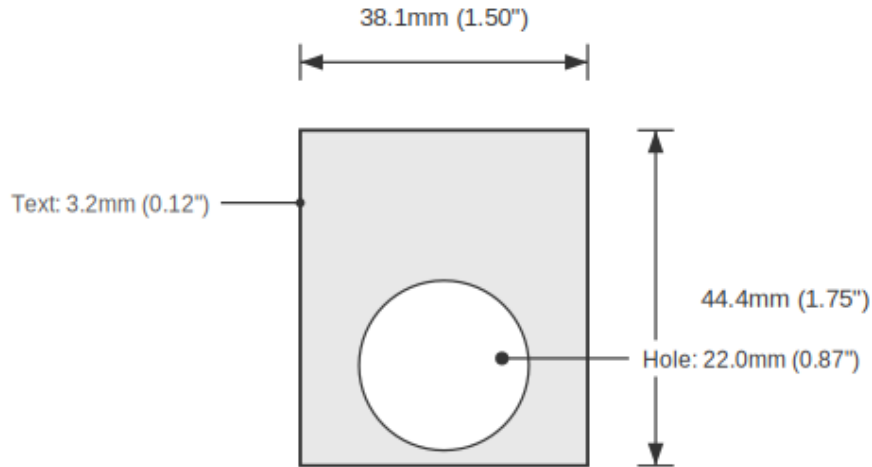

SPECIFICATIONS

Device Size	22mm
Tag Dimensions	32.7 x 46.0 mm
Hole Diameter	22mm
Material	2-Ply Engraved Modified Acrylic
Engraving Depth	0.003" (0.076mm) - Depth may vary
Surface Finish	Matte
Thickness	0.0625" (1.6mm)
Cutting Method	Precision Cut

TOLERANCES

Length: +/-0.12" | Width: +/-0.12" | Thickness: +/-5%

DURABILITY & ENVIRONMENT

- UV Tested: 3+ years without significant color change (ISO 4892-3)
- Suitable for outdoor use
- Temperature Range: -40F to 200F

Product: RUN / OFF / JOG Push Button Legend Plate - 22mm White on Green

SKU: TB-R2

DIMENSIONS

Overall Width	32.7mm (1.29")
Overall Height	46.0mm (1.81")
Hole Diameter	22.0mm (0.87")
Text Size	3.2mm (0.12")

NOTES

1. All dimensions in millimeters unless otherwise noted
2. Drawing not to scale
3. See page 1 for manufacturing tolerances
4. Custom sizes available upon request