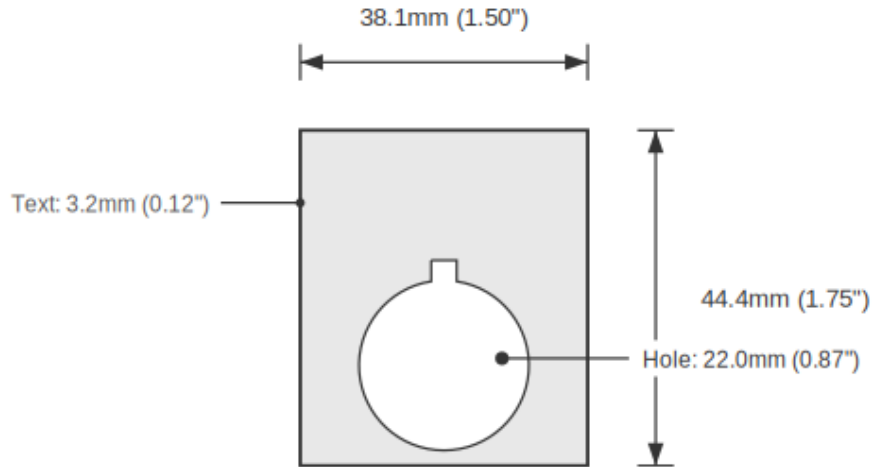

SPECIFICATIONS

Device Size	22mm
Tag Dimensions	32.7 x 46.0 mm
Hole Diameter	22mm
Material	2-Ply Laser Engraved Modified Acrylic
Engraving Depth	0.003" (0.076mm) - Depth may vary
Surface Finish	Matte
Thickness	0.0625" (1.6mm)
Cutting Method	Laser

TOLERANCES

Length: +/-0.12" | Width: +/-0.12" | Thickness: +/-5%

DURABILITY & ENVIRONMENT

- UV Tested: 3+ years without significant color change (ISO 4892-3)
- Suitable for outdoor use
- Temperature Range: -40F to 200F

Product: RUN / OFF / JOG Push Button Legend Plate - 22mm Black on White (Allen-Bradley)

SKU: TB-R2

DIMENSIONS

Overall Width	32.7mm (1.29")
Overall Height	46.0mm (1.81")
Hole Diameter	22.0mm (0.87")
Text Size	3.2mm (0.12")

NOTES

1. All dimensions in millimeters unless otherwise noted
2. Drawing not to scale
3. See page 1 for manufacturing tolerances
4. Custom sizes available upon request