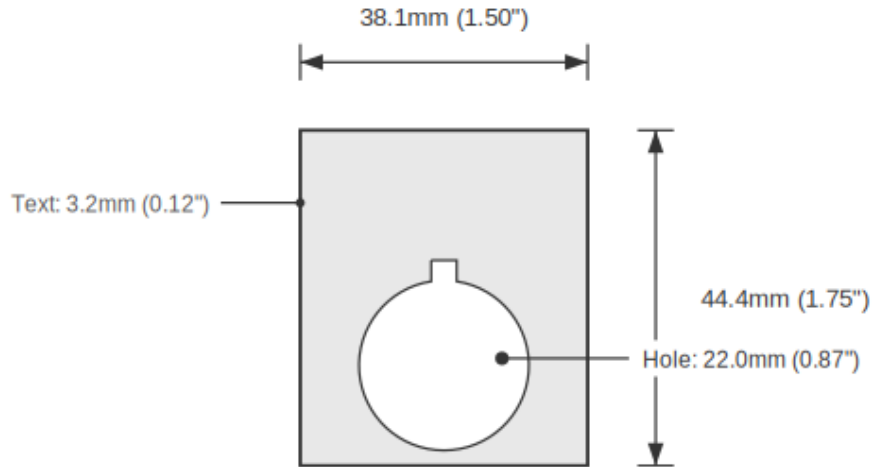

**SPECIFICATIONS**

|                 |                                       |
|-----------------|---------------------------------------|
| Device Size     | 22mm                                  |
| Tag Dimensions  | 32.7 x 46.0 mm                        |
| Hole Diameter   | 22mm                                  |
| Material        | 2-Ply Laser Engraved Modified Acrylic |
| Engraving Depth | 0.003" (0.076mm) - Depth may vary     |
| Surface Finish  | Matte                                 |
| Thickness       | 0.0625" (1.6mm)                       |
| Cutting Method  | Laser                                 |

**TOLERANCES**

Length: +/-0.12" | Width: +/-0.12" | Thickness: +/-5%

**DURABILITY & ENVIRONMENT**

- UV Tested: 3+ years without significant color change (ISO 4892-3)
- Suitable for outdoor use
- Temperature Range: -40F to 200F

Transport: Not classified as dangerous goods

**Product: RUN / OFF / JOG Push Button Legend Plate - 22mm White on Green (Allen-Bradley)**

SKU: TB-R2

**DIMENSIONS**

|                |                |
|----------------|----------------|
| Overall Width  | 32.7mm (1.29") |
| Overall Height | 46.0mm (1.81") |
| Hole Diameter  | 22.0mm (0.87") |
| Text Size      | 3.2mm (0.12")  |

**NOTES**

1. All dimensions in millimeters unless otherwise noted
2. Drawing not to scale
3. See page 1 for manufacturing tolerances
4. Custom sizes available upon request