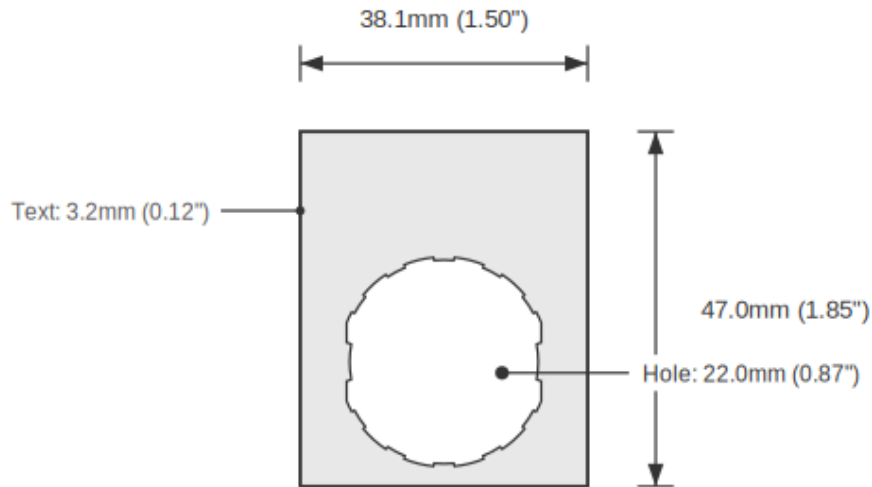

SPECIFICATIONS

Device Size	22mm
Tag Dimensions	32.7 x 46.0 mm
Hole Diameter	22mm
Material	2-Ply Laser Engraved Modified Acrylic
Engraving Depth	0.003" (0.076mm) - Depth may vary
Surface Finish	Matte
Thickness	0.0625" (1.6mm)
Cutting Method	Laser

TOLERANCES

Length: +/-0.12" | Width: +/-0.12" | Thickness: +/-5%

DURABILITY & ENVIRONMENT

- UV Tested: 3+ years without significant color change (ISO 4892-3)
- Suitable for outdoor use
- Temperature Range: -40F to 200F

Product: RUN / OFF / JOG Push Button Legend Plate - 22mm Black on White (Schneider Electric)

SKU: TB-R2

DIMENSIONS

Overall Width	32.7mm (1.29")
Overall Height	46.0mm (1.81")
Hole Diameter	22.0mm (0.87")
Text Size	3.2mm (0.12")

NOTES

1. All dimensions in millimeters unless otherwise noted
2. Drawing not to scale
3. See page 1 for manufacturing tolerances
4. Custom sizes available upon request