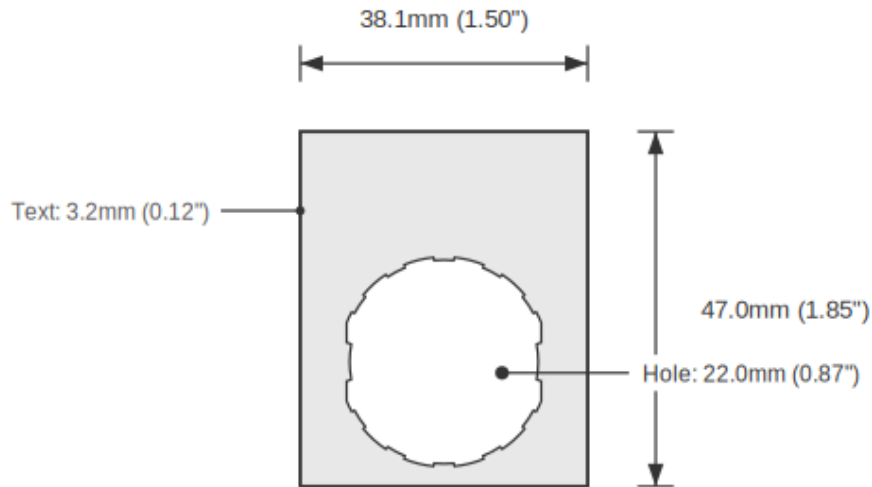

SPECIFICATIONS

Device Size	22mm
Tag Dimensions	32.7 x 46.0 mm
Hole Diameter	22mm
Material	2-Ply Laser Engraved Modified Acrylic
Engraving Depth	0.003" (0.076mm) - Depth may vary
Surface Finish	Matte
Thickness	0.0625" (1.6mm)
Cutting Method	Laser

TOLERANCES

Length: +/-0.12" | Width: +/-0.12" | Thickness: +/-5%

DURABILITY & ENVIRONMENT

- UV Tested: 3+ years without significant color change (ISO 4892-3)
- Suitable for outdoor use
- Temperature Range: -40F to 200F

Product: RUN / OFF / JOG Push Button Legend Plate - 22mm White on Green (Schneider Electric)

SKU: TB-R2

DIMENSIONS

Overall Width	32.7mm (1.29")
Overall Height	46.0mm (1.81")
Hole Diameter	22.0mm (0.87")
Text Size	3.2mm (0.12")

NOTES

1. All dimensions in millimeters unless otherwise noted
2. Drawing not to scale
3. See page 1 for manufacturing tolerances
4. Custom sizes available upon request