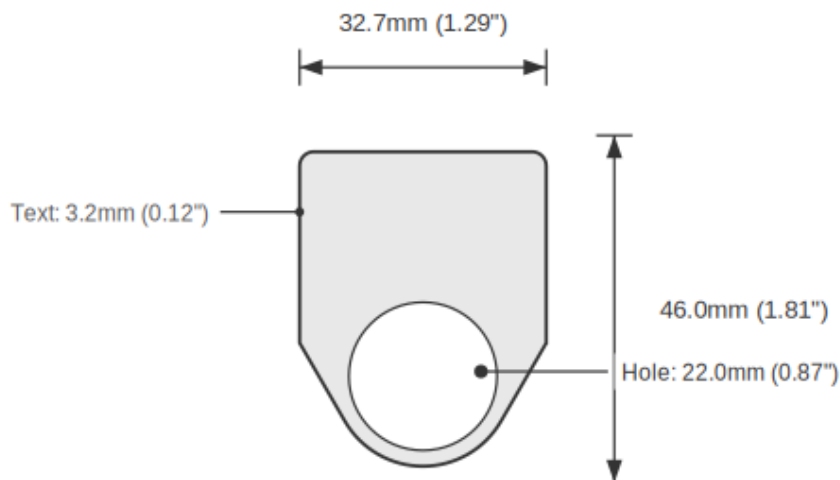

**SPECIFICATIONS**

Device Size	22mm
Tag Dimensions	32.7 x 46.0 mm
Hole Diameter	22mm
Material	2-Ply Laser Engraved Modified Acrylic
Engraving Depth	0.003" (0.076mm) - Depth may vary
Surface Finish	Matte
Thickness	0.0625" (1.6mm)
Cutting Method	Laser

**TOLERANCES**

Length: +/-0.12" | Width: +/-0.12" | Thickness: +/-5%

**DURABILITY & ENVIRONMENT**

- UV Tested: 3+ years without significant color change (ISO 4892-3)
- Suitable for outdoor use
- Temperature Range: -40F to 200F

## DIMENSIONS

Overall Width	32.7mm (1.29")
Overall Height	46.0mm (1.81")
Hole Diameter	22.0mm (0.87")
Text Size	3.2mm (0.12")

## NOTES

1. All dimensions in millimeters unless otherwise noted
2. Drawing not to scale
3. See page 1 for manufacturing tolerances
4. Custom sizes available upon request