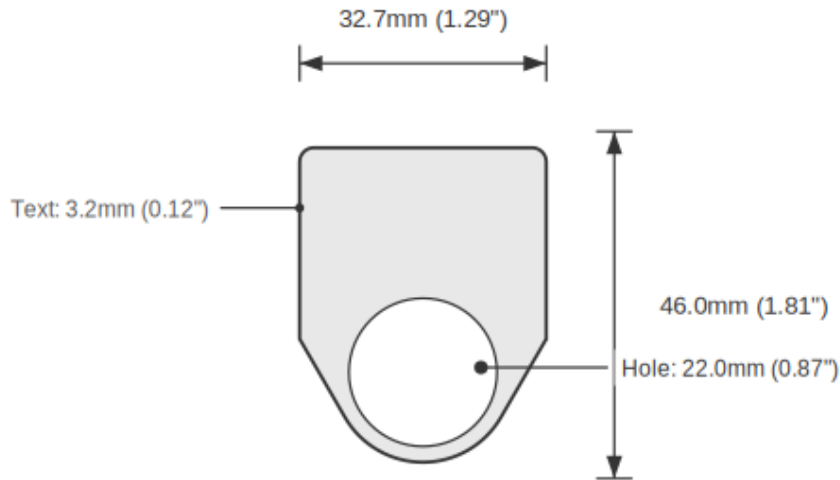

Line 3: "JOG"

SPECIFICATIONS

Device Size	22mm
Tag Dimensions	32.7 x 46.0 mm
Hole Diameter	22mm
Material	2-Ply Laser Engraved Modified Acrylic
Engraving Depth	0.003" (0.076mm) - Depth may vary
Surface Finish	Matte
Thickness	0.0625" (1.6mm)
Cutting Method	Laser

TOLERANCES

Length: +/-0.12" | Width: +/-0.12" | Thickness: +/-5%

DURABILITY & ENVIRONMENT

- UV Tested: 3+ years without significant color change (ISO 4892-3)
- Suitable for outdoor use
- Temperature Range: -40F to 200F

Product: RUN / OFF / JOG Push Button Legend Plate - 22mm White on Green

SKU: TB-R2

DIMENSIONS

Overall Width	32.7mm (1.29")
Overall Height	46.0mm (1.81")
Hole Diameter	22.0mm (0.87")
Text Size	3.2mm (0.12")

NOTES

1. All dimensions in millimeters unless otherwise noted
2. Drawing not to scale
3. See page 1 for manufacturing tolerances
4. Custom sizes available upon request