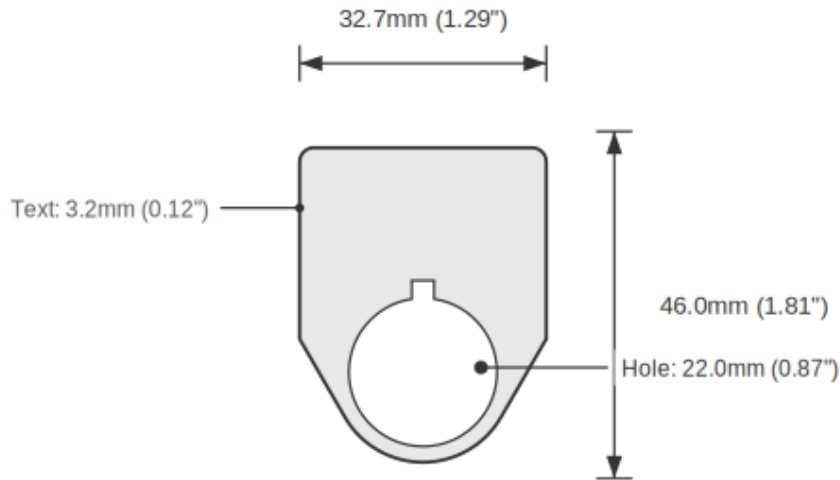

SPECIFICATIONS

Device Size	22mm
Tag Dimensions	32.7 x 46.0 mm
Hole Diameter	22mm
Material	2-Ply Laser Engraved Modified Acrylic
Engraving Depth	0.003" (0.076mm) - Depth may vary
Surface Finish	Matte
Thickness	0.0625" (1.6mm)
Cutting Method	Laser

TOLERANCES

Length: +/-0.12" | Width: +/-0.12" | Thickness: +/-5%

DURABILITY & ENVIRONMENT

- UV Tested: 3+ years without significant color change (ISO 4892-3)
- Suitable for outdoor use
- Temperature Range: -40F to 200F

Product: RUN / OFF / JOG Push Button Legend Plate - 22mm Black on White (Allen-Bradley)

SKU: TB-R2

DIMENSIONS

Overall Width	32.7mm (1.29")
Overall Height	46.0mm (1.81")
Hole Diameter	22.0mm (0.87")
Text Size	3.2mm (0.12")

NOTES

1. All dimensions in millimeters unless otherwise noted
2. Drawing not to scale
3. See page 1 for manufacturing tolerances
4. Custom sizes available upon request