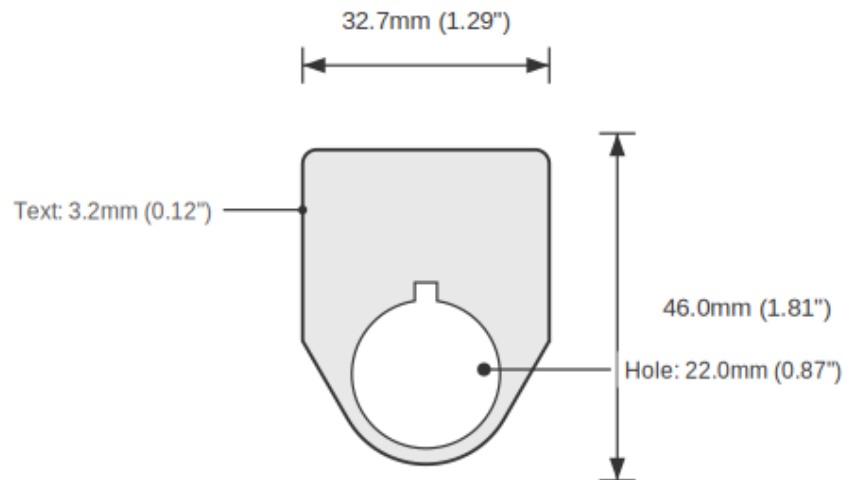

### SPECIFICATIONS

Device Size	22mm
Tag Dimensions	32.7 x 46.0 mm
Hole Diameter	22mm
Material	2-Ply Laser Engraved Modified Acrylic
Engraving Depth	0.003" (0.076mm) - Depth may vary
Surface Finish	Matte
Thickness	0.0625" (1.6mm)
Cutting Method	Laser

### TOLERANCES

Length: +/-0.12" | Width: +/-0.12" | Thickness: +/-5%

## DIMENSIONS

Overall Width	32.7mm (1.29")
Overall Height	46.0mm (1.81")
Hole Diameter	22.0mm (0.87")
Text Size	3.2mm (0.12")

## NOTES

1. All dimensions in millimeters unless otherwise noted
2. Drawing not to scale
3. See page 1 for manufacturing tolerances
4. Custom sizes available upon request