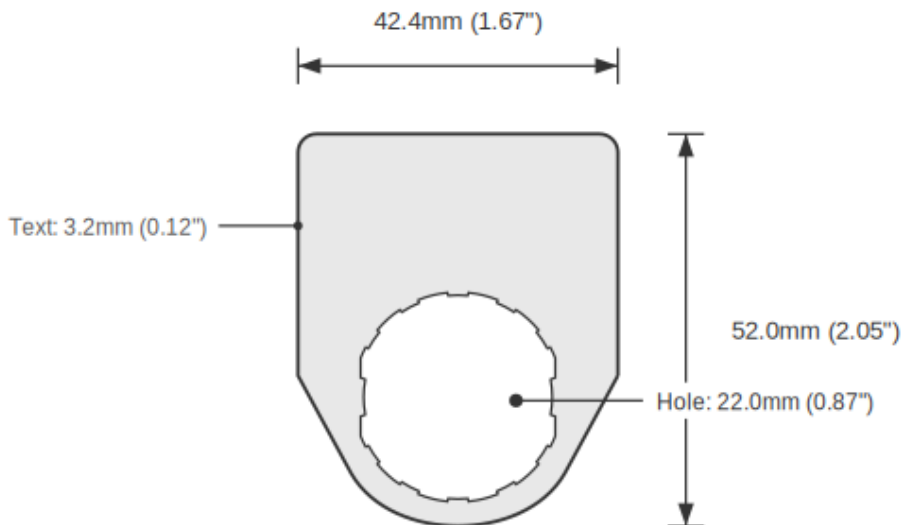

SPECIFICATIONS

Device Size	22mm
Tag Dimensions	32.7 x 46.0 mm
Hole Diameter	22mm
Material	2-Ply Laser Engraved Modified Acrylic
Engraving Depth	0.003" (0.076mm) - Depth may vary
Surface Finish	Matte
Thickness	0.0625" (1.6mm)
Cutting Method	Laser

TOLERANCES

Length: +/-0.12" | Width: +/-0.12" | Thickness: +/-5%

DURABILITY & ENVIRONMENT

- UV Tested: 3+ years without significant color change (ISO 4892-3)
- Suitable for outdoor use
- Temperature Range: -40F to 200F

Product: RUN / OFF / JOG Push Button Legend Plate - 22mm Black on White (Schneider Electric)

SKU: TB-R2

DIMENSIONS

Overall Width	32.7mm (1.29")
Overall Height	46.0mm (1.81")
Hole Diameter	22.0mm (0.87")
Text Size	3.2mm (0.12")

NOTES

1. All dimensions in millimeters unless otherwise noted
2. Drawing not to scale
3. See page 1 for manufacturing tolerances
4. Custom sizes available upon request