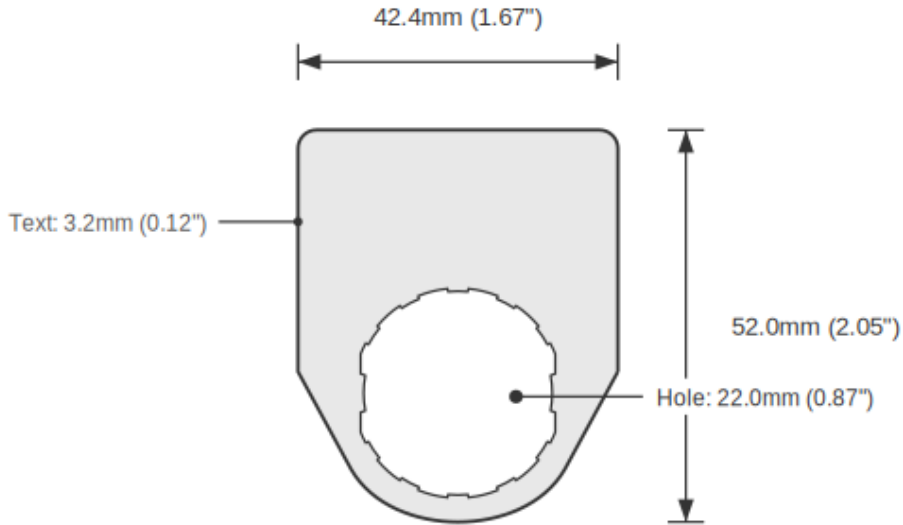

**SPECIFICATIONS**

Device Size	22mm
Tag Dimensions	32.7 x 46.0 mm
Hole Diameter	22mm
Material	2-Ply Engraved Modified Acrylic
Engraving Depth	0.003" (0.076mm) - Depth may vary
Surface Finish	Matte
Thickness	0.0625" (1.6mm)
Cutting Method	Precision Cut

**TOLERANCES**

Length: +/-0.12" | Width: +/-0.12" | Thickness: +/-5%

**DURABILITY & ENVIRONMENT**

- UV Tested: 3+ years without significant color change (ISO 4892-3)
- Suitable for outdoor use
- Temperature Range: -40F to 200F

**Product: RUN / OFF / JOG Push Button Legend Plate - 22mm White on Green (Schneider Electric)**

SKU: TB-R2

**DIMENSIONS**

Overall Width	32.7mm (1.29")
Overall Height	46.0mm (1.81")
Hole Diameter	22.0mm (0.87")
Text Size	3.2mm (0.12")

**NOTES**

1. All dimensions in millimeters unless otherwise noted
2. Drawing not to scale
3. See page 1 for manufacturing tolerances
4. Custom sizes available upon request