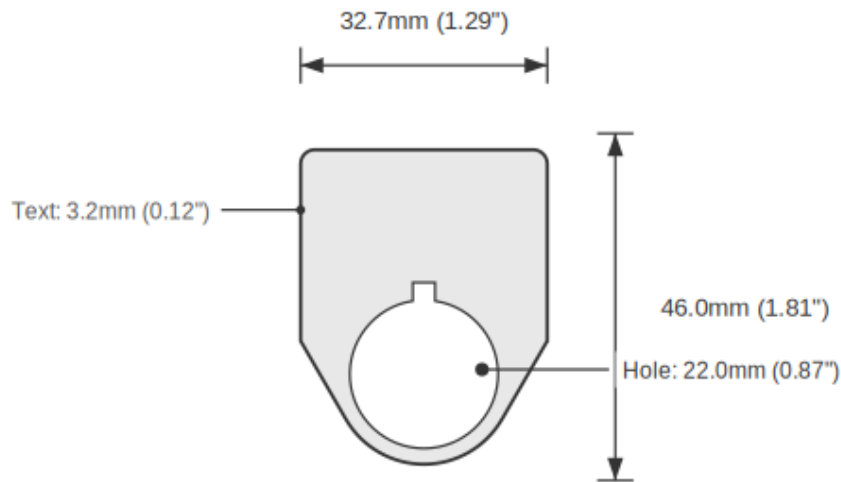

AUTO / OFF / SETUP Push Button Legend Plate - 22mm White on Red (Allen-Bradley)

SKU: TB-R22-AUTOOFFSETUP-TRAD3-RW-WHI

Category: Ring Tags

Color: White On Red

Device Size: 22mm

ENGRAVED TEXT

Line 1: "AUTO"
Line 2: "OFF"
Line 3: "SETUP"

SPECIFICATIONS

Device Size	22mm
Tag Dimensions	32.7 x 46.0 mm
Hole Diameter	22mm
Material	2-Ply Laser Engraved Modified Acrylic
Engraving Depth	0.003" (0.076mm) - Depth may vary
Surface Finish	Matte
Thickness	0.0625" (1.6mm)
Cutting Method	Laser

TOLERANCES

Length: +/-0.12" | Width: +/-0.12" | Thickness: +/-5%

DURABILITY & ENVIRONMENT

- UV Tested: 3+ years without significant color change (ISO 4892-3)
- Suitable for outdoor use
- Temperature Range: -40F to 200F

Product: AUTO / OFF / SETUP Push Button Legend Plate - 22mm White on Red (Allen-Bradley)

SKU: TB-R2

DIMENSIONS

Overall Width	32.7mm (1.29")
Overall Height	46.0mm (1.81")
Hole Diameter	22.0mm (0.87")
Text Size	3.2mm (0.12")